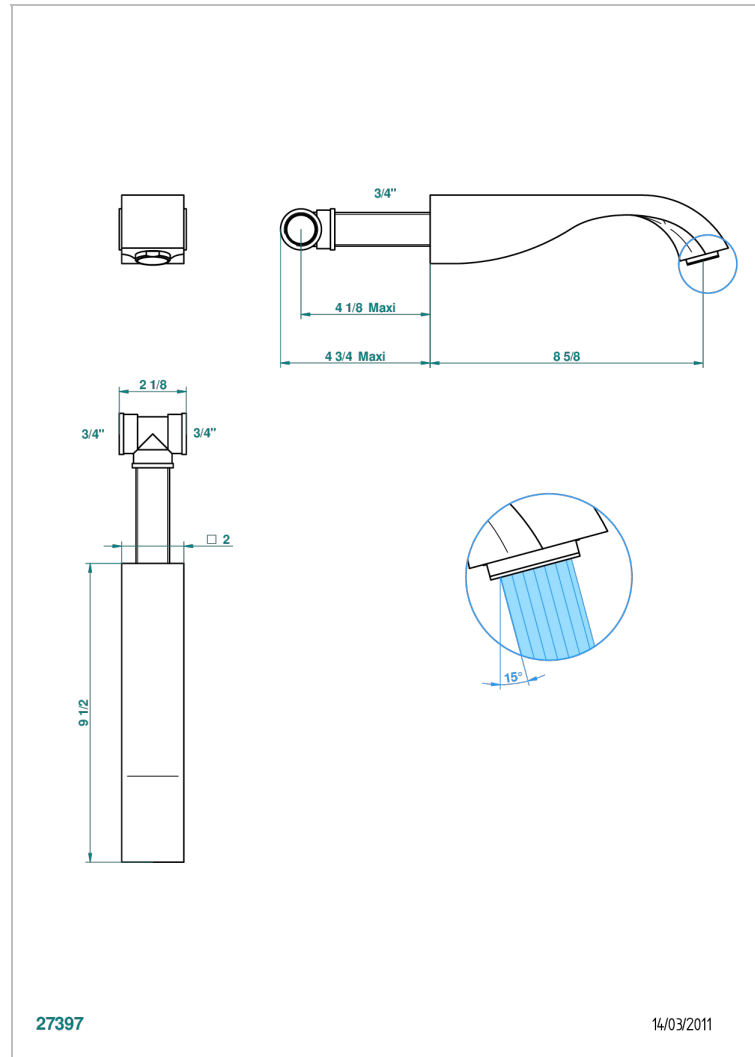

MASQUE DE FEMME LUNAIRE

A2R-22SG

Wall mounted super goliath bath spout

THG[®]
PARIS

CHARACTERISTIC

- Masque de Femme Lunaire
- Wall mounted super goliath bath spout

TECHNICAL SPECS

- Recommandé : 3 bars (max. 5 bars) - Advised : 43,5 psi (max. 72 psi)
- Bec : 35 l/min à 3 bars
- Spout : 9.26 gpm at 43.5 psi