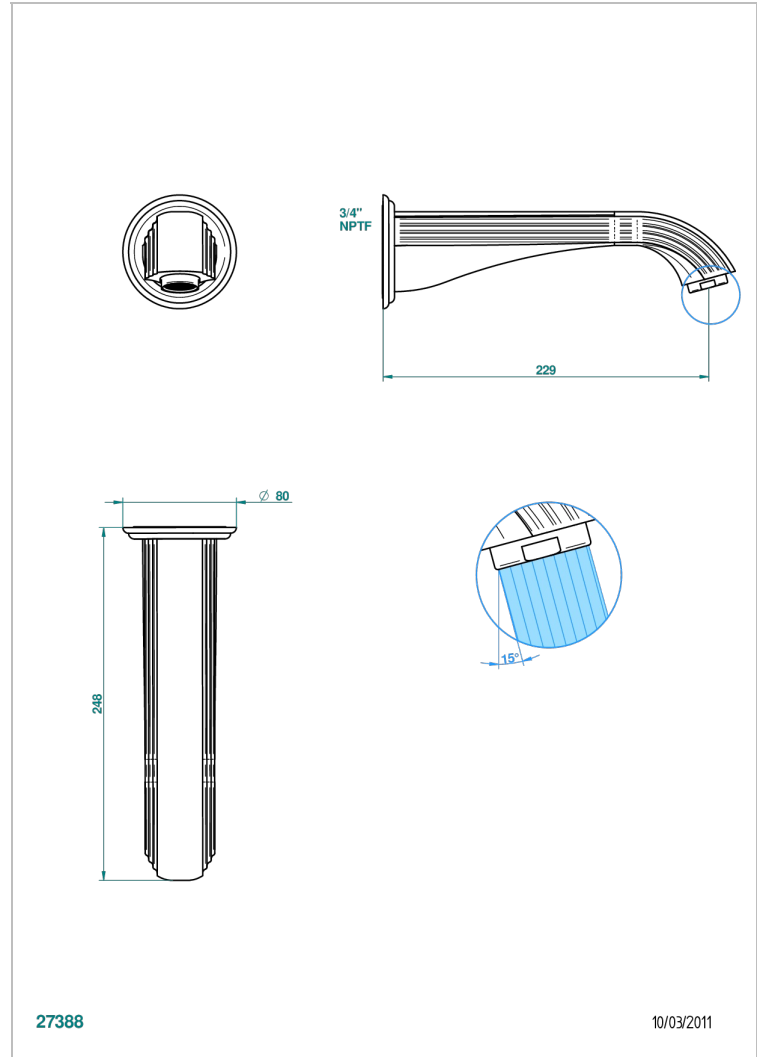

TROCADERO LAPIS LAZULI

U7B-22SG/US

Wall mounted tub spout

THG[®]
PARIS

CHARACTERISTIC

- ASME : ASME A112.18.1-2011/CSA B125.1-11

STANDARDS

AVAILABLE FINITIONS

Black ceram - D30
Blush PVD - H62
Brass color PVD - H49
Brown bronze color PVD - F33
Chrome polished - A02
Chrome polished / gold polished - G02

Gold color PVD - H52
Gold mat - F07
Gold polished - F01
Graphite PVD - H64
Matt Umber PVD - H67
Matt blush PVD - H60

Umber PVD - H66