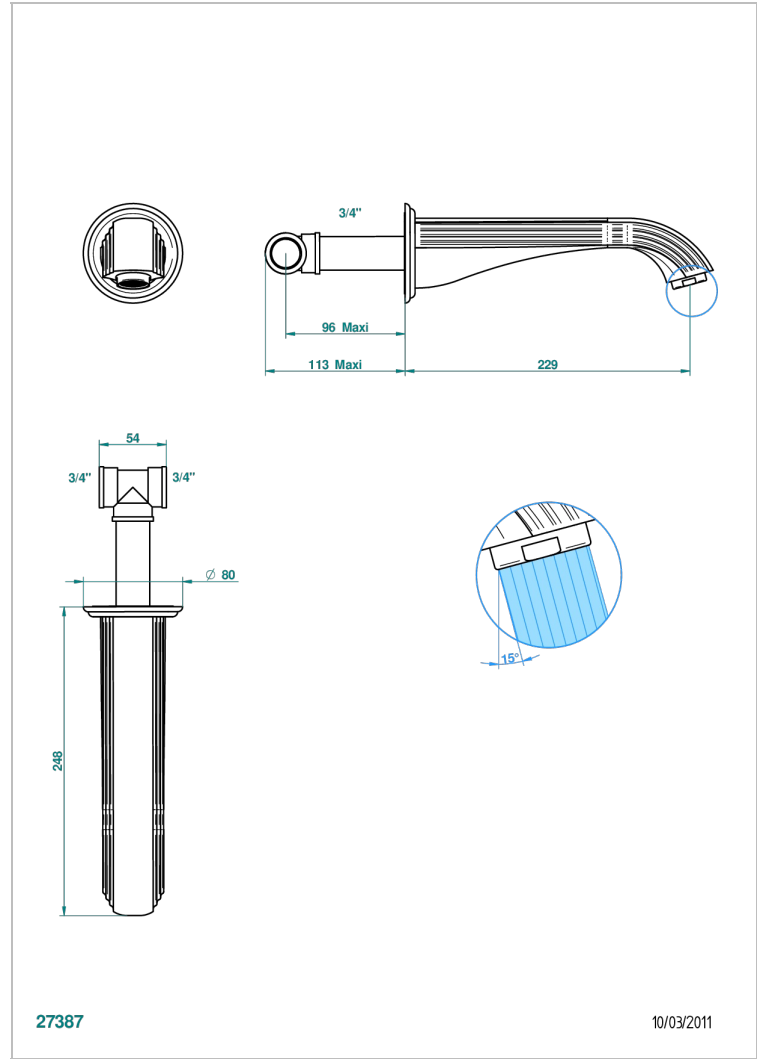

TROCADERO LAPIS LAZULI

U7B-22SG

Wall mounted super goliath bath spout

THG[®]
PARIS

CHARACTERISTIC

- Trocadéro Lapis Lazuli
- Wall mounted super goliath bath spout

TECHNICAL SPECS

- Recommandé : 3 bars (max. 5 bars) - Advised : 43,5 psi (max. 72 psi)
- Bec : 35 l/min à 3 bars
- Spout : 9.26 gpm at 43.5 psi

AVAILABLE FINITIONS

Antique nickel - H28
Black ceram - D30
Blush PVD - H62
Brass color PVD - H49
Brown bronze color PVD - F33
Gold color PVD - H52

Graphite PVD - H64
Matt Umber PVD - H67
Matt blush PVD - H60
Matt brass color PVD - H50
Matt brown bronze color PVD - F34
Matt chrome - C02