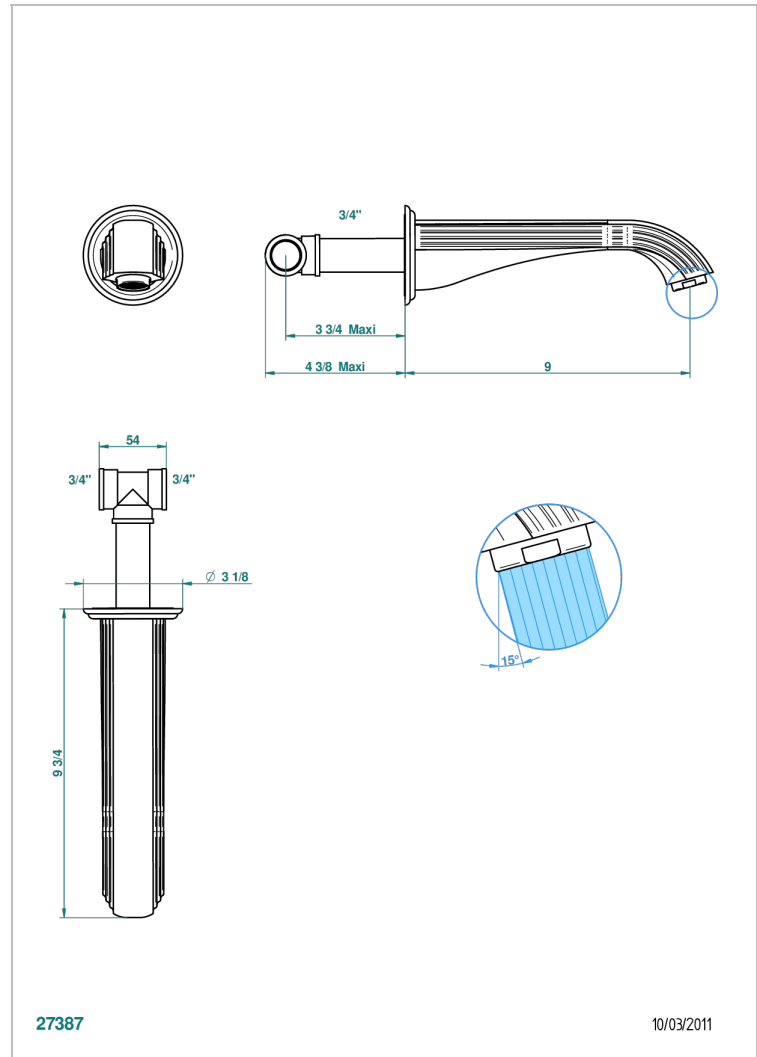

TROCADERO LAPIS LAZULI

U7B-22SG

Wall mounted super goliath bath spout

THG[®]
PARIS

CHARACTERISTIC

- Trocadéro Lapis Lazuli
- Wall mounted super goliath bath spout

TECHNICAL SPECS

- Recommandé : 3 bars (max. 5 bars) - Advised : 43,5 psi (max. 72 psi)
- Bec : 35 l/min à 3 bars
- Spout : 9.26 gpm at 43.5 psi

AVAILABLE FINITIONS

Antique nickel - H28
Black ceram - D30
Blush PVD - H62
Brass color PVD - H49
Brown bronze color PVD - F33
Gold color PVD - H52

Graphite PVD - H64
Matt Umber PVD - H67
Matt blush PVD - H60
Matt brass color PVD - H50
Matt brown bronze color PVD - F34
Matt chrome - C02