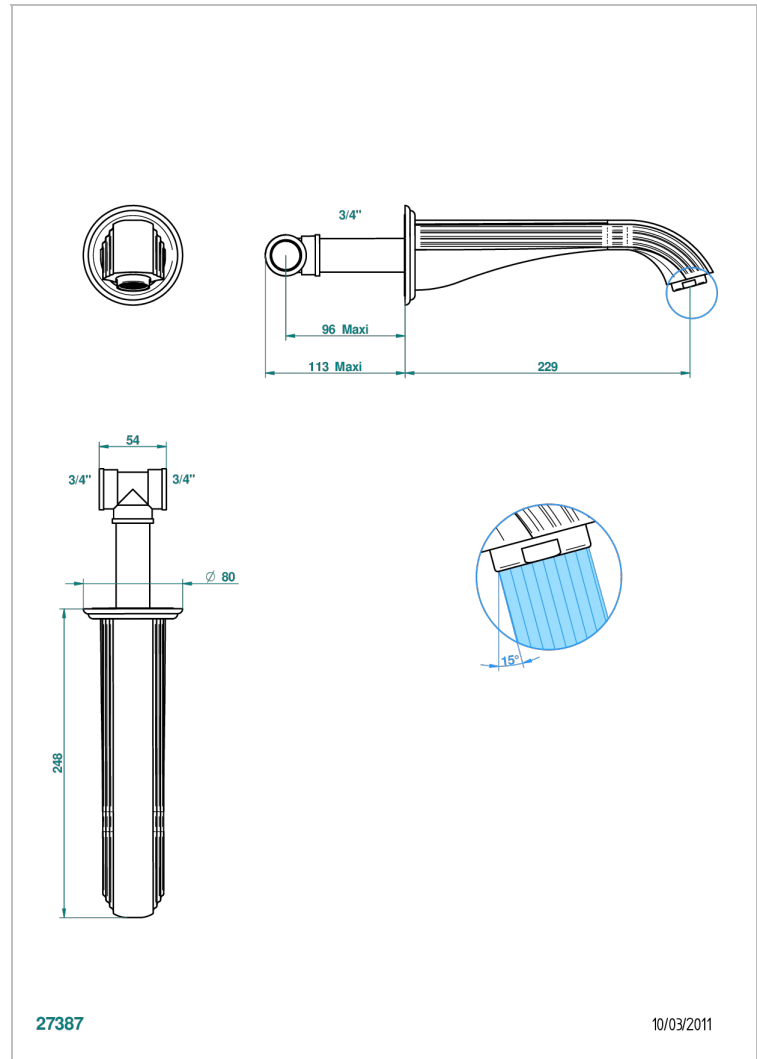

# SUN DRAGON

U5D-22SG

Wall mounted super goliath bath spout

THG<sup>®</sup>  
PARIS

27387

10/03/2011

## CHARACTERISTIC

- Sun Dragon
- Wall mounted super goliath bath spout

## TECHNICAL SPECS

- Recommandé : 3 bars (max. 5 bars) - Advised : 43,5 psi (max. 72 psi)
- Bec : 35 l/min à 3 bars
- Spout : 9.26 gpm at 43.5 psi