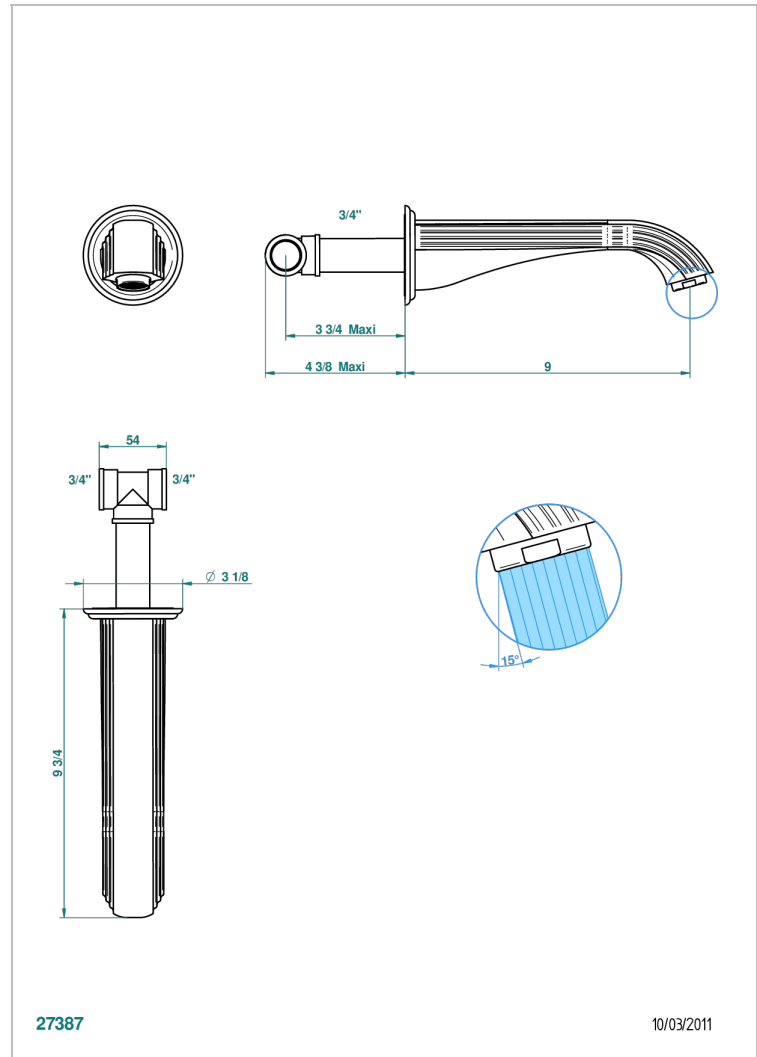

SUN DRAGON

U5D-22SG

Wall mounted super goliath bath spout

THG[®]
PARIS

CHARACTERISTIC

- Sun Dragon
- Wall mounted super goliath bath spout

TECHNICAL SPECS

- Recommandé : 3 bars (max. 5 bars) - Advised : 43,5 psi (max. 72 psi)
- Bec : 35 l/min à 3 bars
- Spout : 9.26 gpm at 43.5 psi