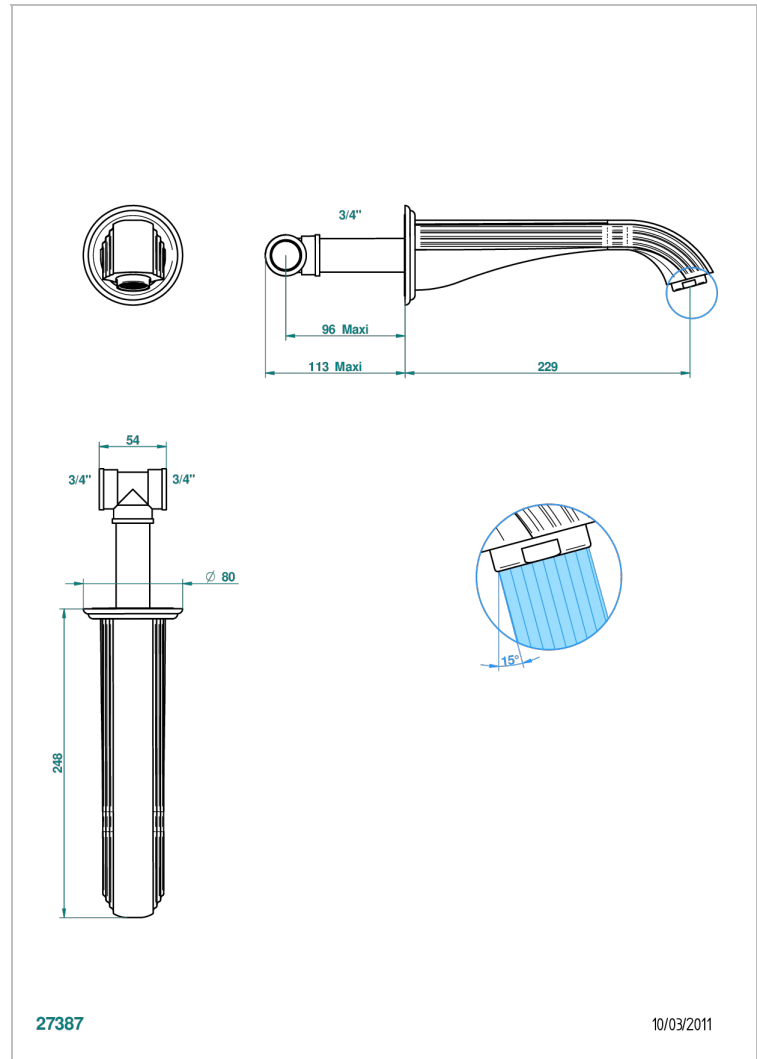

SUN DRAGON

U5D-22SG

Wall mounted super goliath bath spout

THG[®]
PARIS

CHARACTERISTIC

- Sun Dragon
- Wall mounted super goliath bath spout

TECHNICAL SPECS

- Recommandé : 3 bars (max. 5 bars) - Advised : 43,5 psi (max. 72 psi)
- Bec : 35 l/min à 3 bars
- Spout : 9.26 gpm at 43.5 psi

AVAILABLE FINITIONS

Antique nickel - H28
Black ceram - D30
Blush PVD - H62
Brass color PVD - H49
Brown bronze color PVD - F33
Gold color PVD - H52

Graphite PVD - H64
Lacquered light bronze - D01
Matt Umber PVD - H67
Matt blush PVD - H60
Matt brass color PVD - H50
Matt brown bronze color PVD - F34