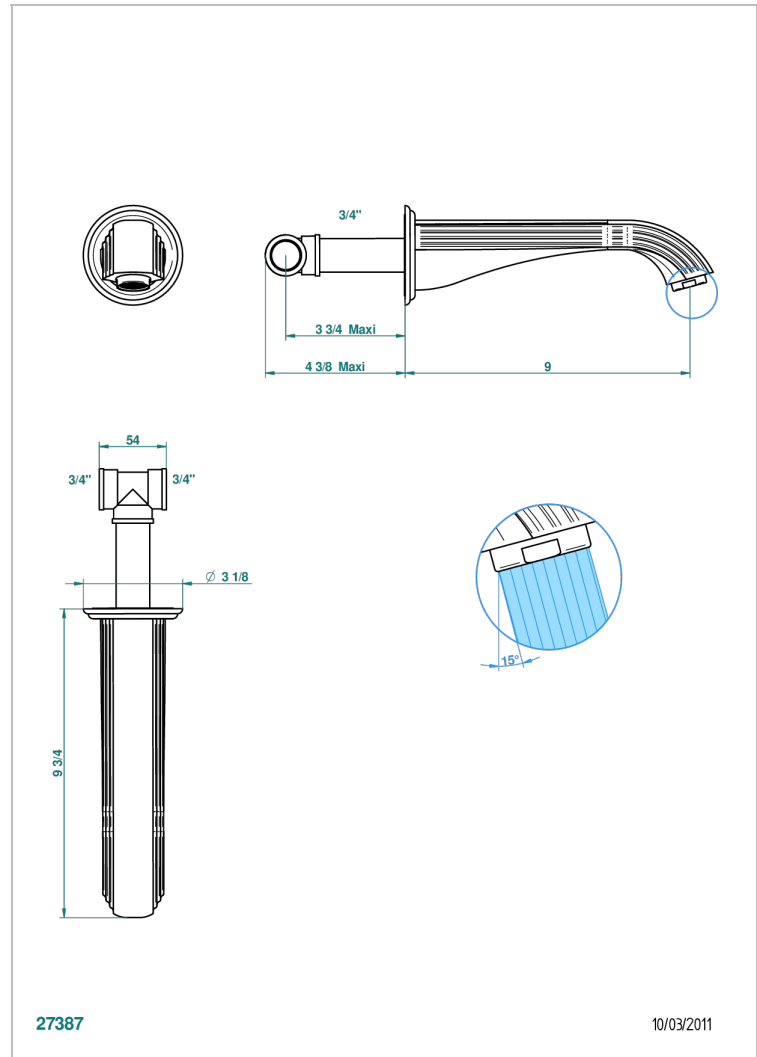

SUN DRAGON

U5D-22SG

Wall mounted super goliath bath spout

THG[®]
PARIS

27387

10/03/2011

CHARACTERISTIC

- Sun Dragon
- Wall mounted super goliath bath spout

TECHNICAL SPECS

- Recommandé : 3 bars (max. 5 bars) - Advised : 43,5 psi (max. 72 psi)
- Bec : 35 l/min à 3 bars
- Spout : 9.26 gpm at 43.5 psi

AVAILABLE FINITIONS

Antique nickel - H28
Black ceram - D30
Blush PVD - H62
Brass color PVD - H49
Brown bronze color PVD - F33
Gold color PVD - H52