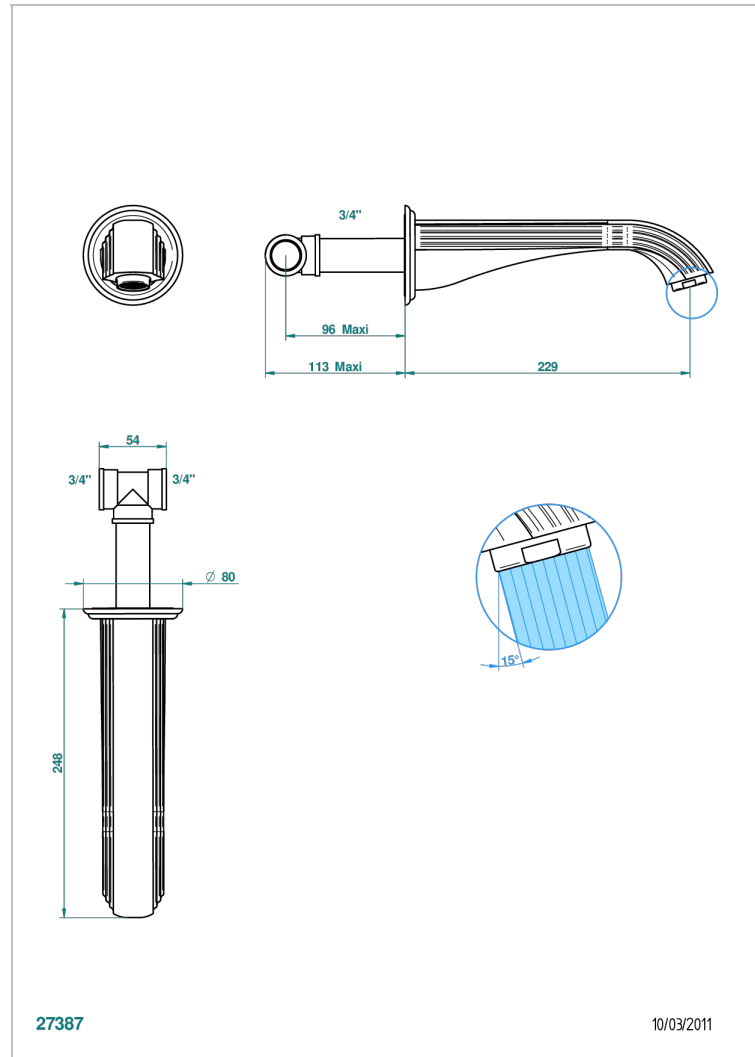

MANDARINE CRISTALLIA DIAMANT

U1K-22SG

Wall mounted super goliath bath spout

THG[®]
PARIS

CHARACTERISTIC

- Mandarin Cristallia Diamant
- Wall mounted super goliath bath spout

TECHNICAL SPECS

- Recommandé : 3 bars (max. 5 bars) - Advised : 43,5 psi (max. 72 psi)
- Bec : 35 l/min à 3 bars
- Spout : 9.26 gpm at 43.5 psi

AVAILABLE FINITIONS

Antique nickel - H28
Black ceram - D30
Blush PVD - H62
Brass color PVD - H49
Brown bronze color PVD - F33
Gold color PVD - H52

Graphite PVD - H64
Lacquered light bronze - D01
Matt Umber PVD - H67
Matt blush PVD - H60
Matt brass color PVD - H50
Matt brown bronze color PVD - F34