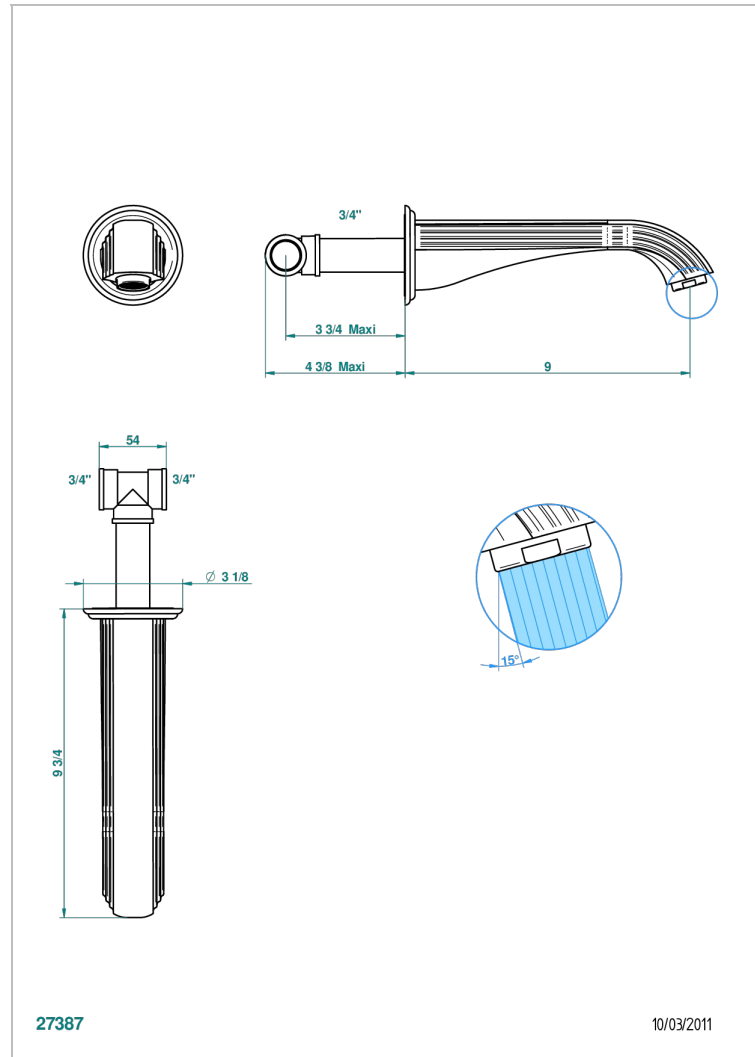

MANDARINE CRISTALLIA DIAMANT

U1K-22SG

Wall mounted super goliath bath spout

THG[®]
PARIS

27387

10/03/2011

CHARACTERISTIC

- Mandarin Cristallia Diamant
- Wall mounted super goliath bath spout

TECHNICAL SPECS

- Recommandé : 3 bars (max. 5 bars) - Advised : 43,5 psi (max. 72 psi)
- Bec : 35 l/min à 3 bars
- Spout : 9.26 gpm at 43.5 psi

AVAILABLE FINITIONS

Antique nickel - H28
Black ceram - D30
Blush PVD - H62
Brass color PVD - H49
Brown bronze color PVD - F33
Gold color PVD - H52