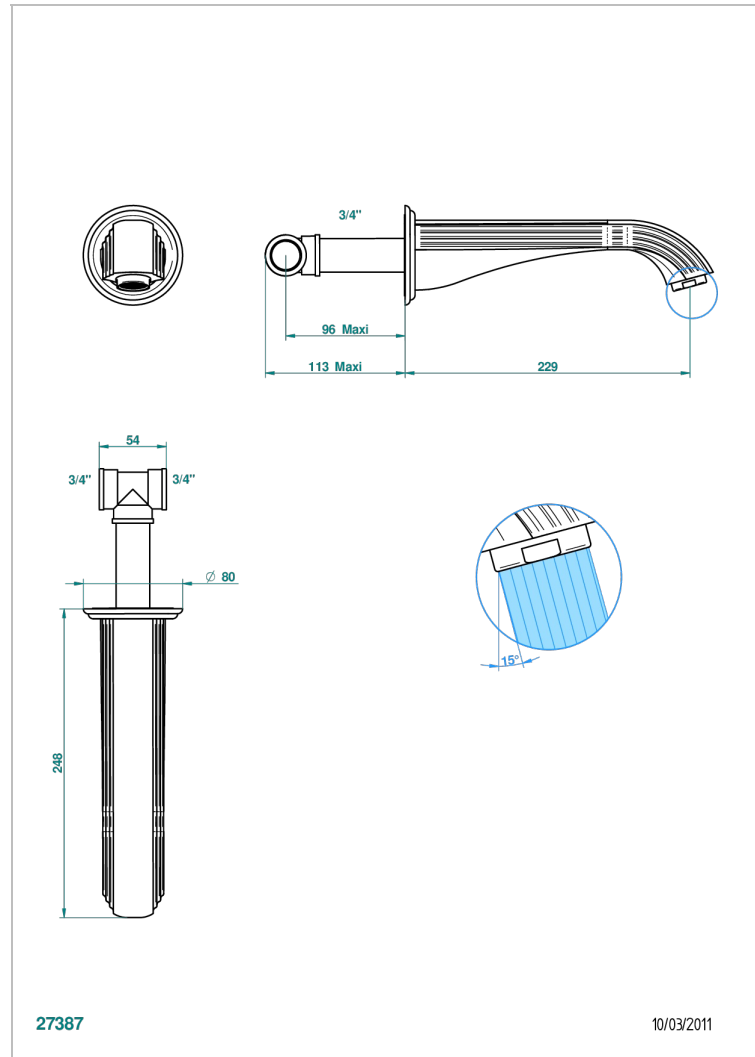

# MANDARINE CRISTALLIA DIAMANT

U1K-22SG

Wall mounted super goliath bath spout

THG<sup>®</sup>  
PARIS

## CHARACTERISTIC

- Mandarin Cristallia Diamant
- Wall mounted super goliath bath spout

## TECHNICAL SPECS

- Recommandé : 3 bars (max. 5 bars) - Advised : 43,5 psi (max. 72 psi)
- Bec : 35 l/min à 3 bars
- Spout : 9.26 gpm at 43.5 psi