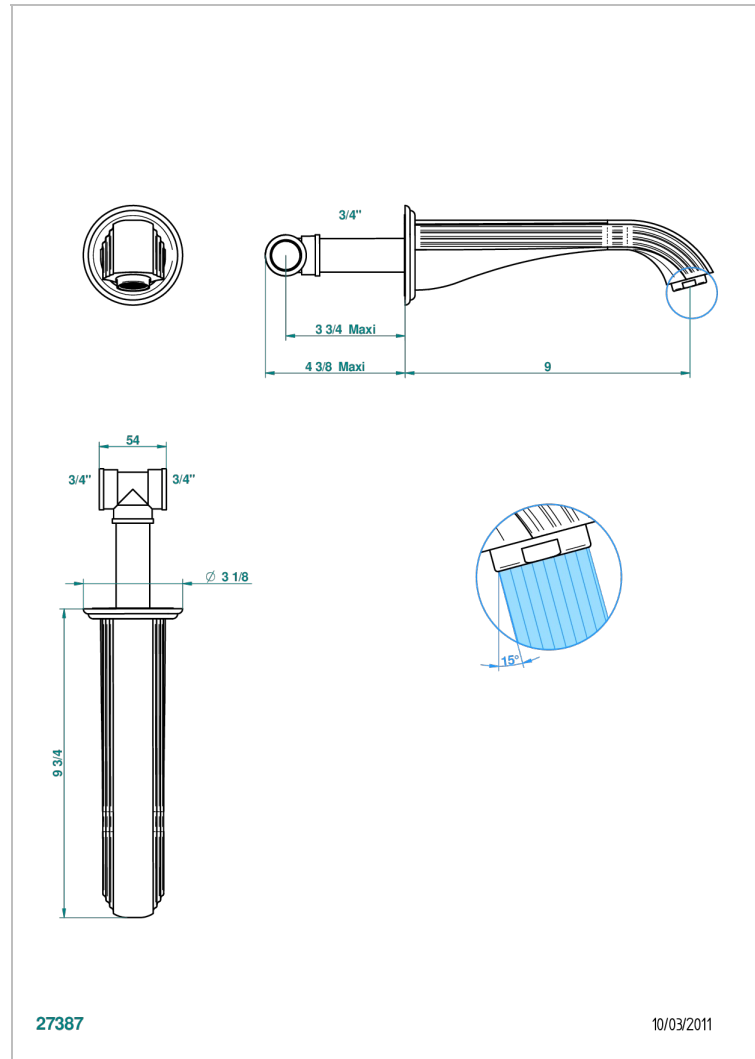

MANDARINE CRISTALLIA DIAMANT

U1K-22SG

Wall mounted super goliath bath spout

THG[®]
PARIS

CHARACTERISTIC

- Mandarin Cristallia Diamant
- Wall mounted super goliath bath spout

TECHNICAL SPECS

- Recommandé : 3 bars (max. 5 bars) - Advised : 43,5 psi (max. 72 psi)
- Bec : 35 l/min à 3 bars
- Spout : 9.26 gpm at 43.5 psi