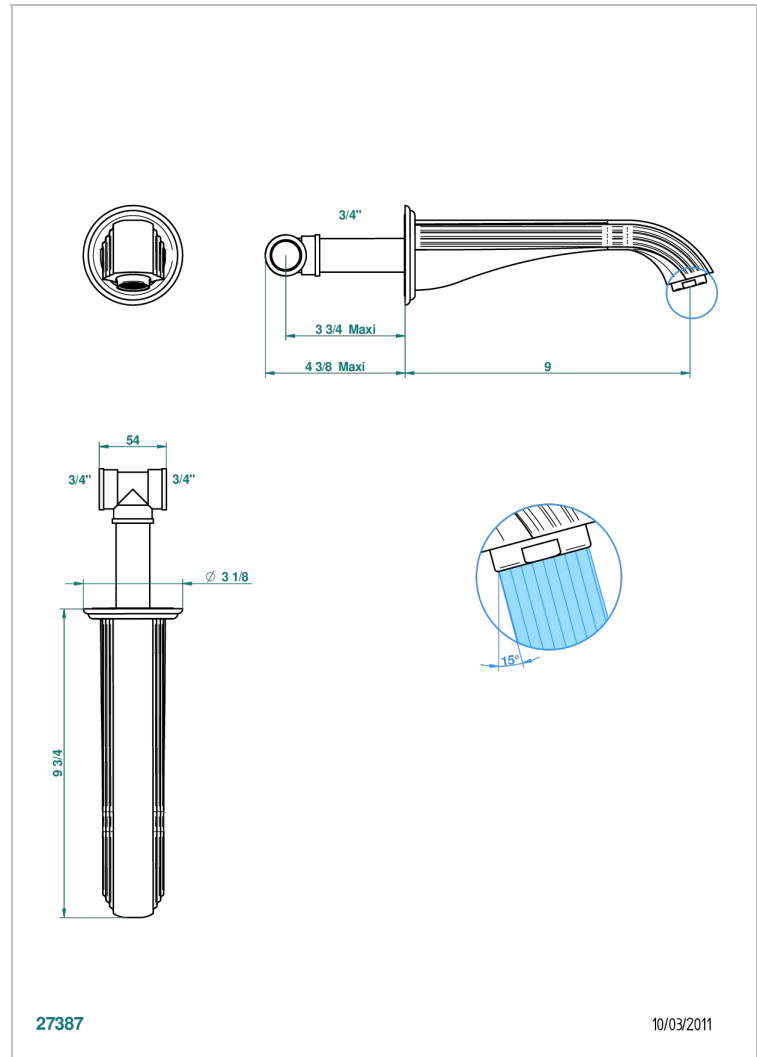

MANDARINE SATIN CRYSTAL

U1E-22SG

Wall mounted super goliath bath spout

THG[®]
PARIS

CHARACTERISTIC

- Mandarin Satin crystal
- Wall mounted super goliath bath spout

TECHNICAL SPECS

- Recommandé : 3 bars (max. 5 bars) - Advised : 43,5 psi (max. 72 psi)
- Bec : 35 l/min à 3 bars
- Spout : 9.26 gpm at 43.5 psi