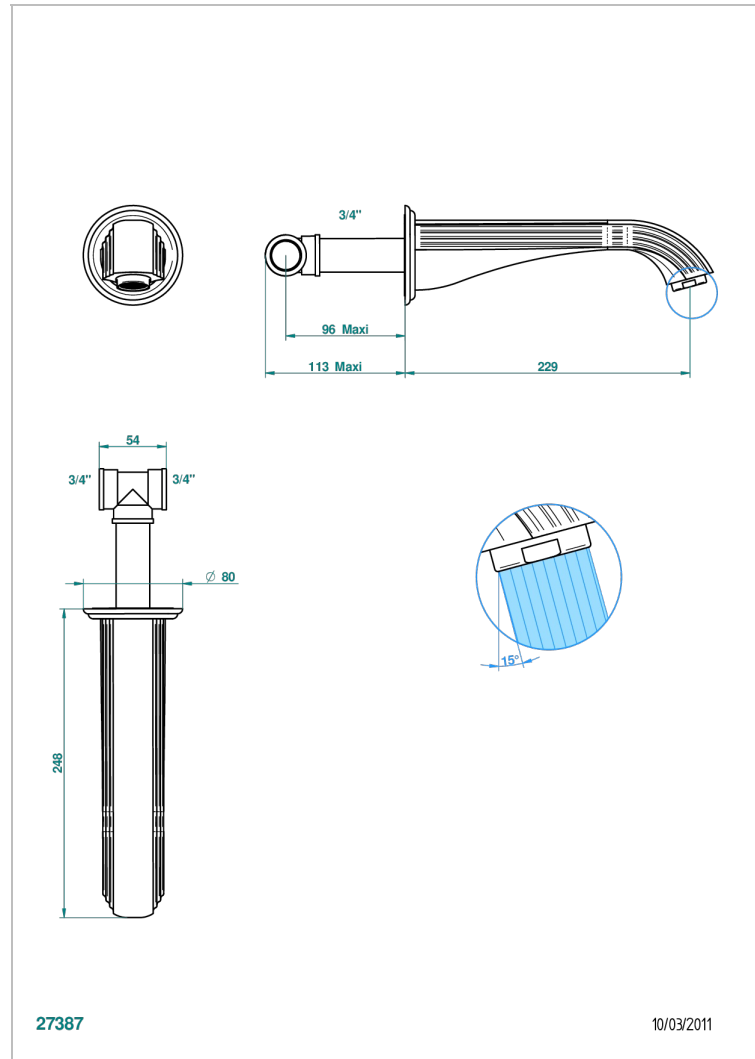

# MANDARINE CLEAR CRYSTAL

U1D-22SG

Wall mounted super goliath bath spout

THG<sup>®</sup>  
PARIS

## CHARACTERISTIC

- Mandarin Clear crystal
- Wall mounted super goliath bath spout

## TECHNICAL SPECS

- Recommandé : 3 bars (max. 5 bars) - Advised : 43,5 psi (max. 72 psi)
- Bec : 35 l/min à 3 bars
- Spout : 9.26 gpm at 43.5 psi