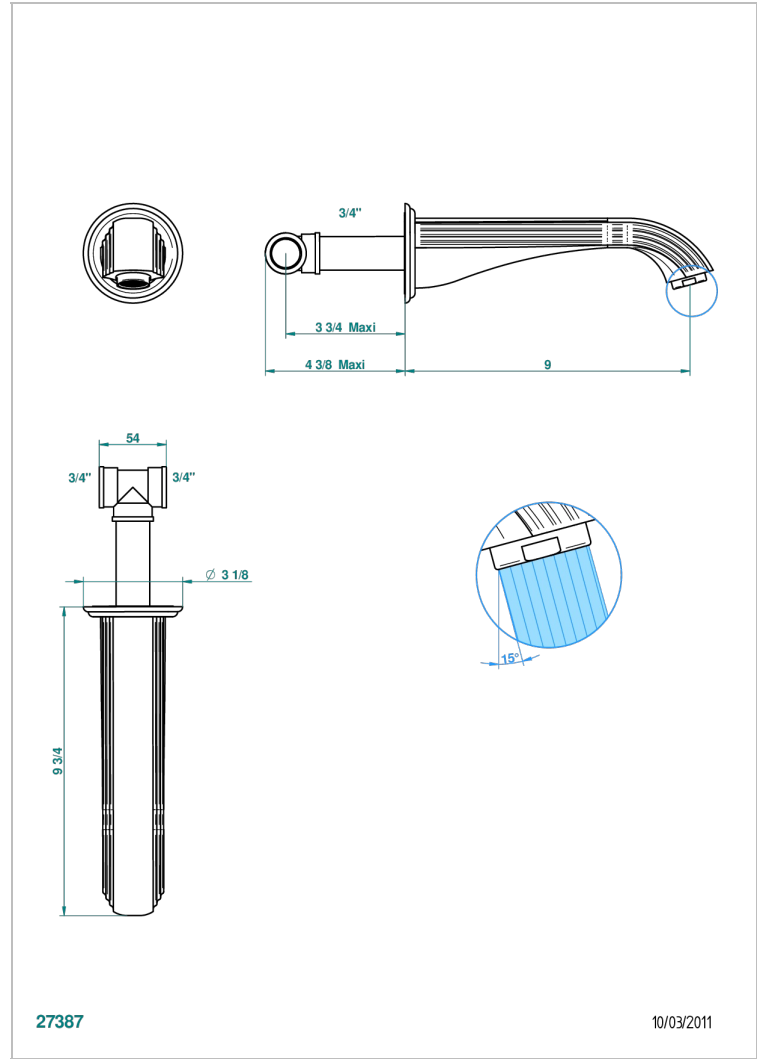

MANDARINE CLEAR CRYSTAL

U1D-22SG

Wall mounted super goliath bath spout

THG[®]
PARIS

CHARACTERISTIC

- Mandarin Clear crystal
- Wall mounted super goliath bath spout

TECHNICAL SPECS

- Recommandé : 3 bars (max. 5 bars) - Advised : 43,5 psi (max. 72 psi)
- Bec : 35 l/min à 3 bars
- Spout : 9.26 gpm at 43.5 psi