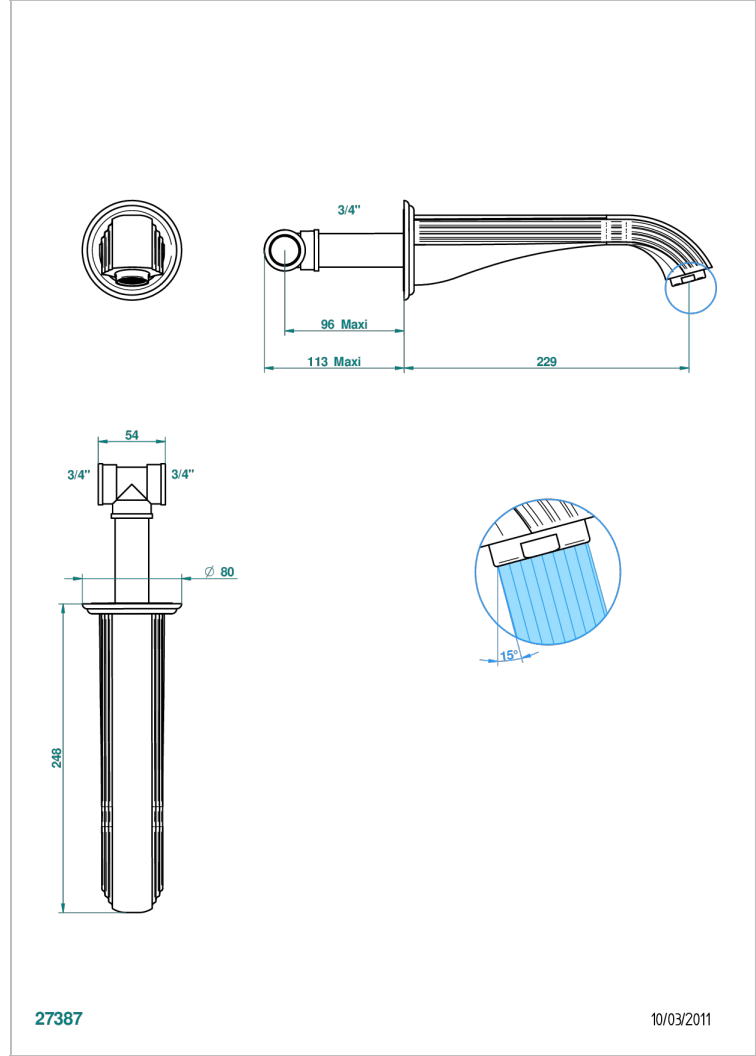

# VOGUE TIGER EYE

A8R-22SG

Wall mounted super goliath bath spout

THG<sup>®</sup>  
PARIS

## CHARACTERISTIC

- Vogue Tiger Eye
- Wall mounted super goliath bath spout

## TECHNICAL SPECS

- Recommandé : 3 bars (max. 5 bars) - Advised : 43,5 psi (max. 72 psi)
- Bec : 35 l/min à 3 bars
- Spout : 9.26 gpm at 43.5 psi