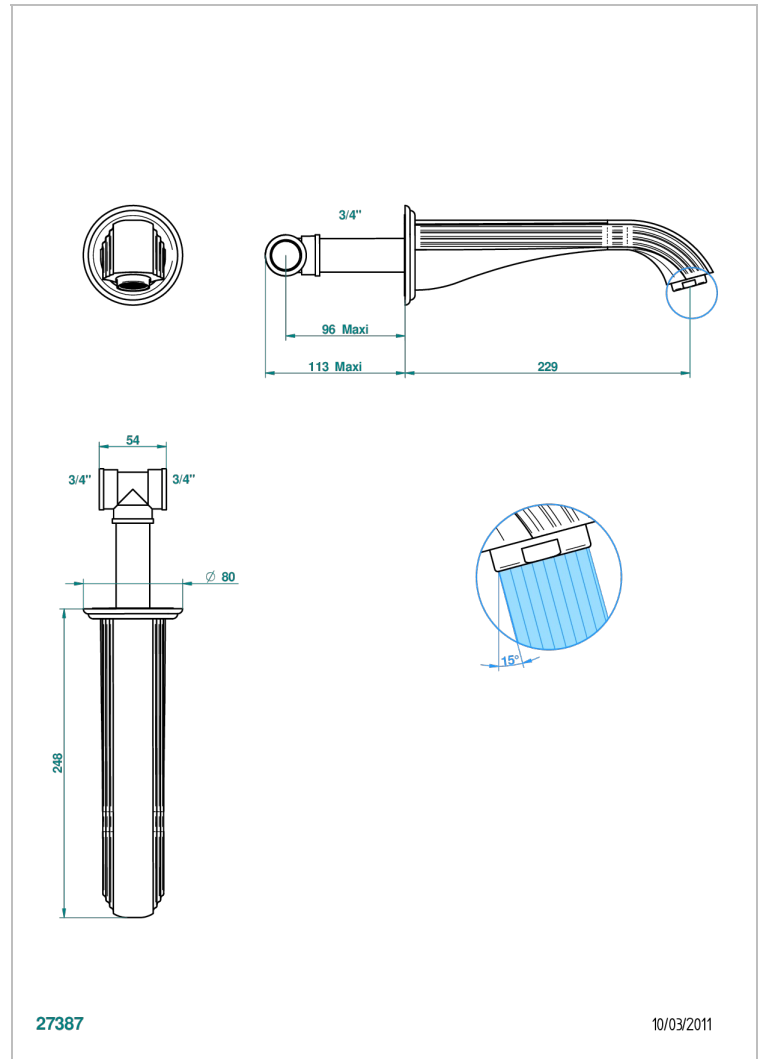

MARQUISE PLATINUM DECOR

A7G-22SG

Wall mounted super goliath bath spout

THG[®]
PARIS

CHARACTERISTIC

- Marquise platinum decor
- Wall mounted super goliath bath spout

TECHNICAL SPECS

- Recommandé : 3 bars (max. 5 bars) - Advised : 43,5 psi (max. 72 psi)
- Bec : 35 l/min à 3 bars
- Spout : 9.26 gpm at 43.5 psi

AVAILABLE FINITIONS

Antique nickel - H28
Black ceram - D30
Blush PVD - H62
Brass color PVD - H49
Brown bronze color PVD - F33
Gold color PVD - H52

Graphite PVD - H64
Lacquered light bronze - D01
Matt Umber PVD - H67
Matt blush PVD - H60
Matt brass color PVD - H50
Matt brown bronze color PVD - F34