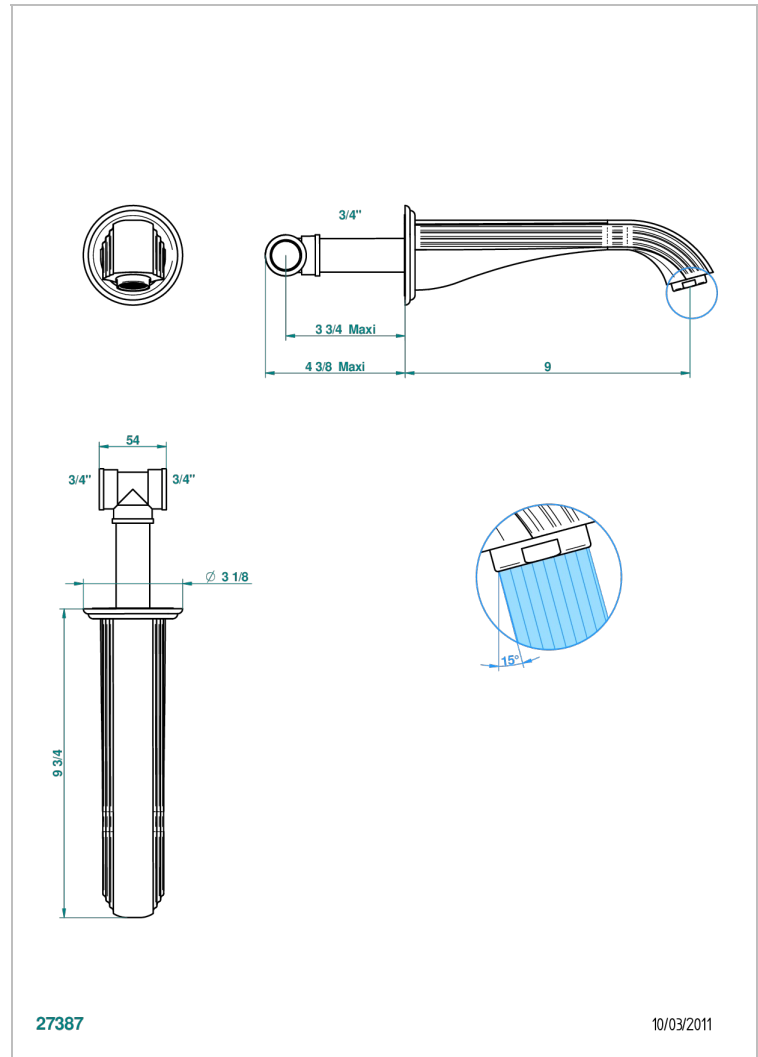

# MARQUISE PLATINUM DECOR

A7G-22SG

Wall mounted super goliath bath spout

THG<sup>®</sup>  
PARIS

## CHARACTERISTIC

- Marquise platinum decor
- Wall mounted super goliath bath spout

## TECHNICAL SPECS

- Recommandé : 3 bars (max. 5 bars) - Advised : 43,5 psi (max. 72 psi)
- Bec : 35 l/min à 3 bars
- Spout : 9.26 gpm at 43.5 psi