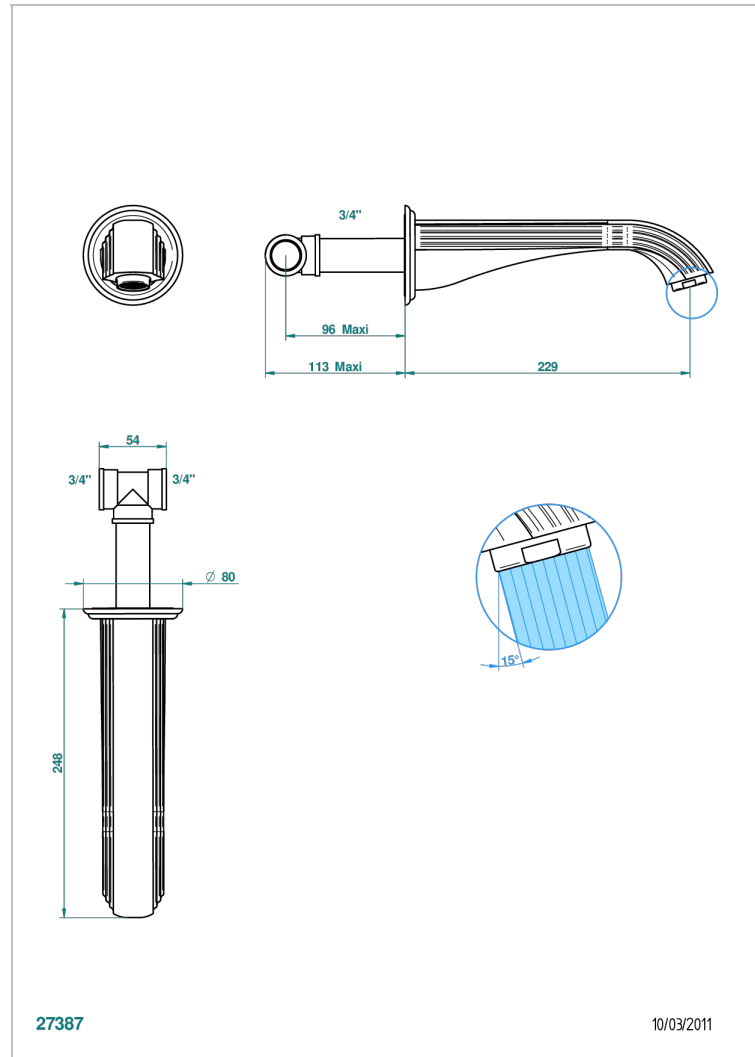

MARQUISE GOLD DECOR

A7F-22SG

Wall mounted super goliath bath spout

THG[®]
PARIS

CHARACTERISTIC

- Marquise Gold decor
- Wall mounted super goliath bath spout

TECHNICAL SPECS

- Recommandé : 3 bars (max. 5 bars) - Advised : 43,5 psi (max. 72 psi)
- Bec : 35 l/min à 3 bars
- Spout : 9.26 gpm at 43.5 psi

AVAILABLE FINITIONS

Antique nickel - H28
Black ceram - D30
Blush PVD - H62
Brass color PVD - H49
Brown bronze color PVD - F33
Gold color PVD - H52

Graphite PVD - H64
Lacquered light bronze - D01
Matt Umber PVD - H67
Matt blush PVD - H60
Matt brass color PVD - H50
Matt brown bronze color PVD - F34