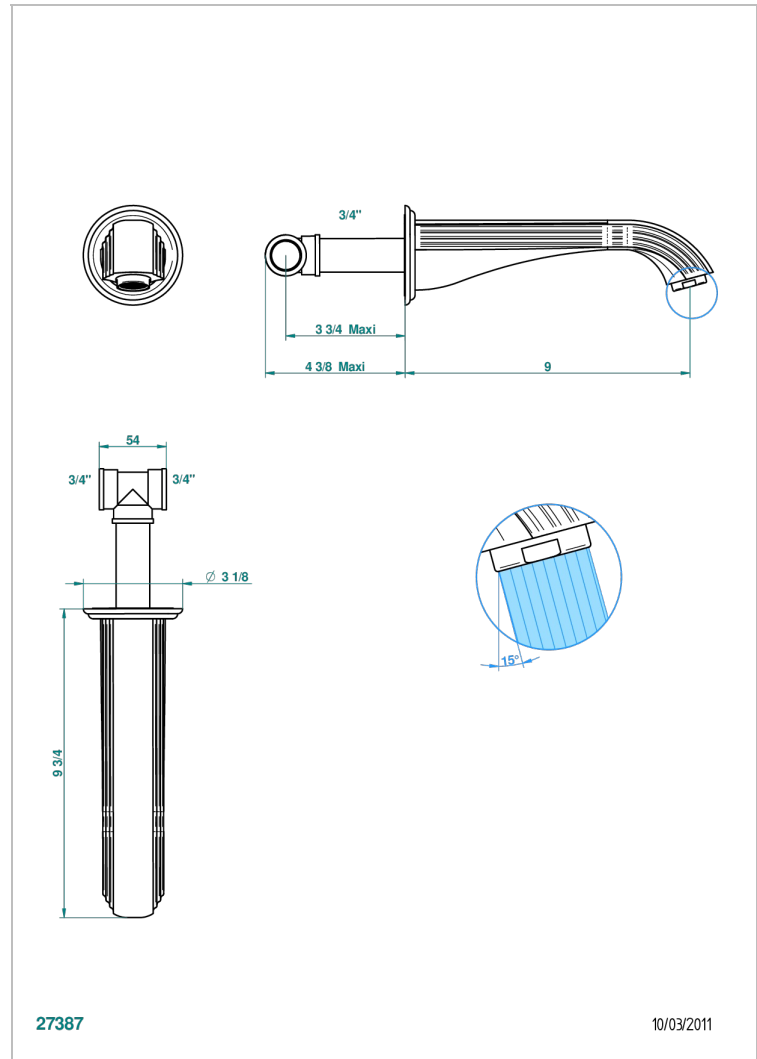

# MARQUISE GOLD DECOR

A7F-22SG

Wall mounted super goliath bath spout

THG<sup>®</sup>  
PARIS

## CHARACTERISTIC

- Marquise Gold decor
- Wall mounted super goliath bath spout

## TECHNICAL SPECS

- Recommandé : 3 bars (max. 5 bars) - Advised : 43,5 psi (max. 72 psi)
- Bec : 35 l/min à 3 bars
- Spout : 9.26 gpm at 43.5 psi