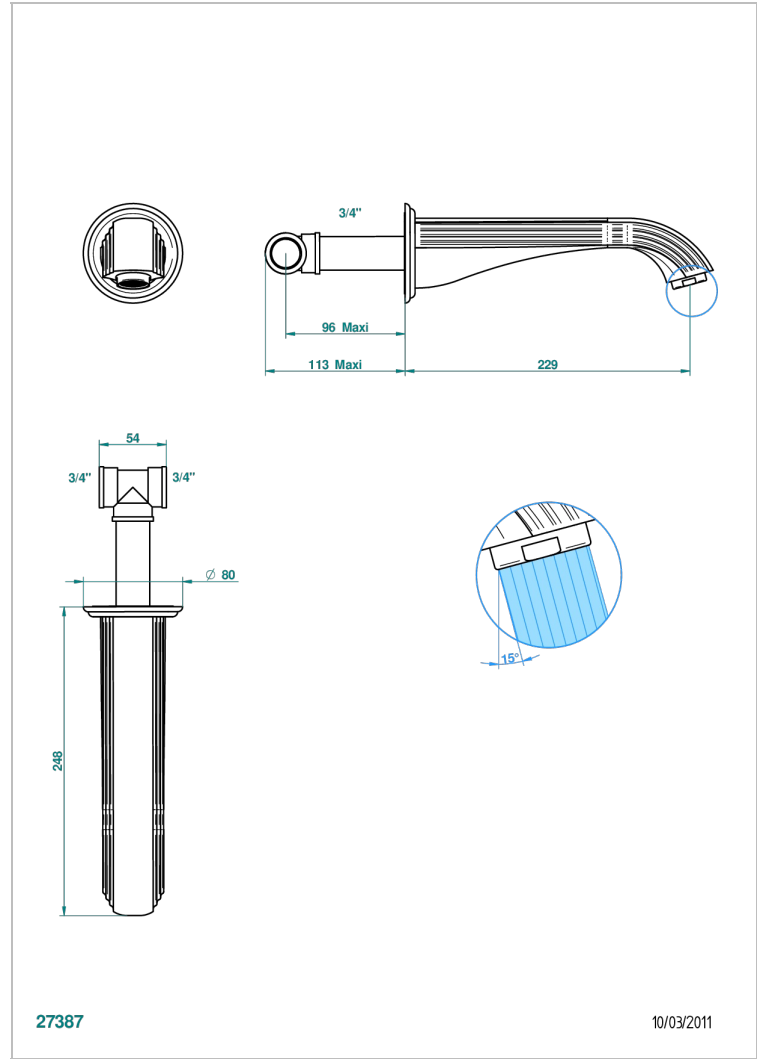

ITHAQUE PLATINUM DECOR

A7B-22SG

Wall mounted super goliath bath spout

THG[®]
PARIS

CHARACTERISTIC

- Ithaque Platinum decor
- Wall mounted super goliath bath spout

TECHNICAL SPECS

- Recommandé : 3 bars (max. 5 bars) - Advised : 43,5 psi (max. 72 psi)
- Bec : 35 l/min à 3 bars
- Spout : 9.26 gpm at 43.5 psi

AVAILABLE FINITIONS

Antique nickel - H28
Black ceram - D30
Blush PVD - H62
Brass color PVD - H49
Brown bronze color PVD - F33
Gold color PVD - H52

Graphite PVD - H64
Lacquered light bronze - D01
Matt Umber PVD - H67
Matt blush PVD - H60
Matt brass color PVD - H50
Matt brown bronze color PVD - F34