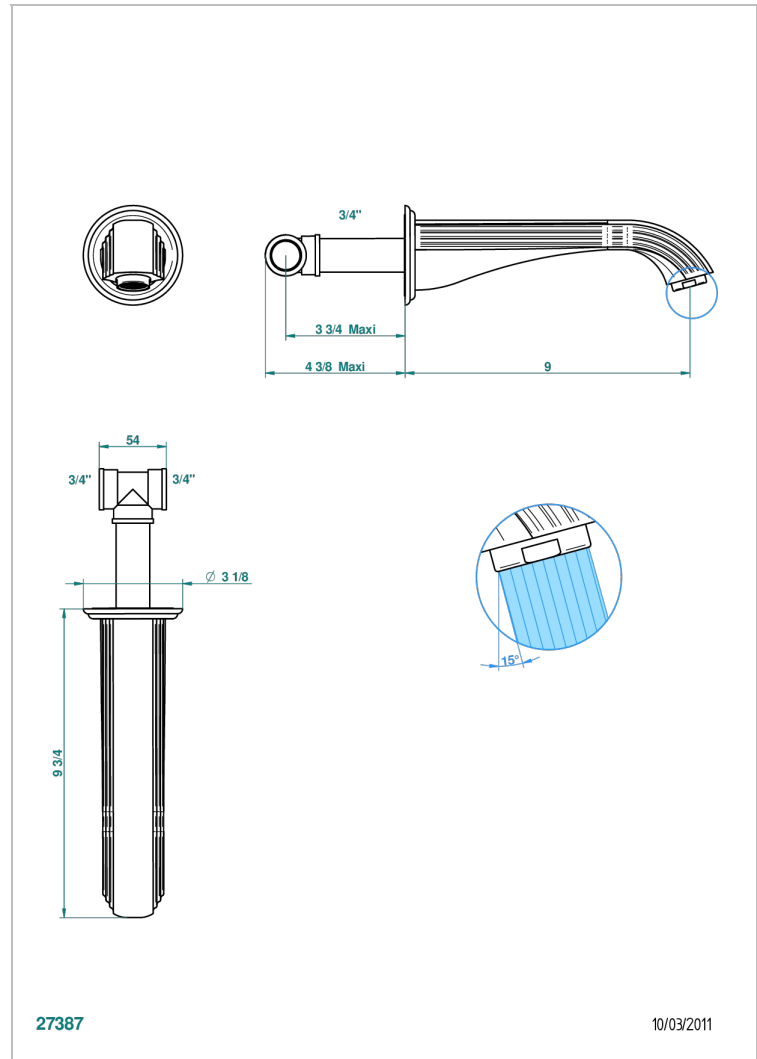

ITHAQUE PLATINUM DECOR

A7B-22SG

Wall mounted super goliath bath spout

THG[®]
PARIS

27387

10/03/2011

CHARACTERISTIC

- Ithaque Platinum decor
- Wall mounted super goliath bath spout

TECHNICAL SPECS

- Recommandé : 3 bars (max. 5 bars) - Advised : 43,5 psi (max. 72 psi)
- Bec : 35 l/min à 3 bars
- Spout : 9.26 gpm at 43.5 psi

AVAILABLE FINITIONS

Antique nickel - H28
Black ceram - D30
Blush PVD - H62
Brass color PVD - H49
Brown bronze color PVD - F33
Gold color PVD - H52

Nickel color PVD - H55
Polished chrome (color finish) - A02
Polished chrome / Polished gold (color finish) - G02
Polished gold (color finish) - F01
Polished nickel - B01
Soft gold - F30

Soft matt gold - F31
Umber PVD - H66
Varnished matt antique red copper (color finish) - H07