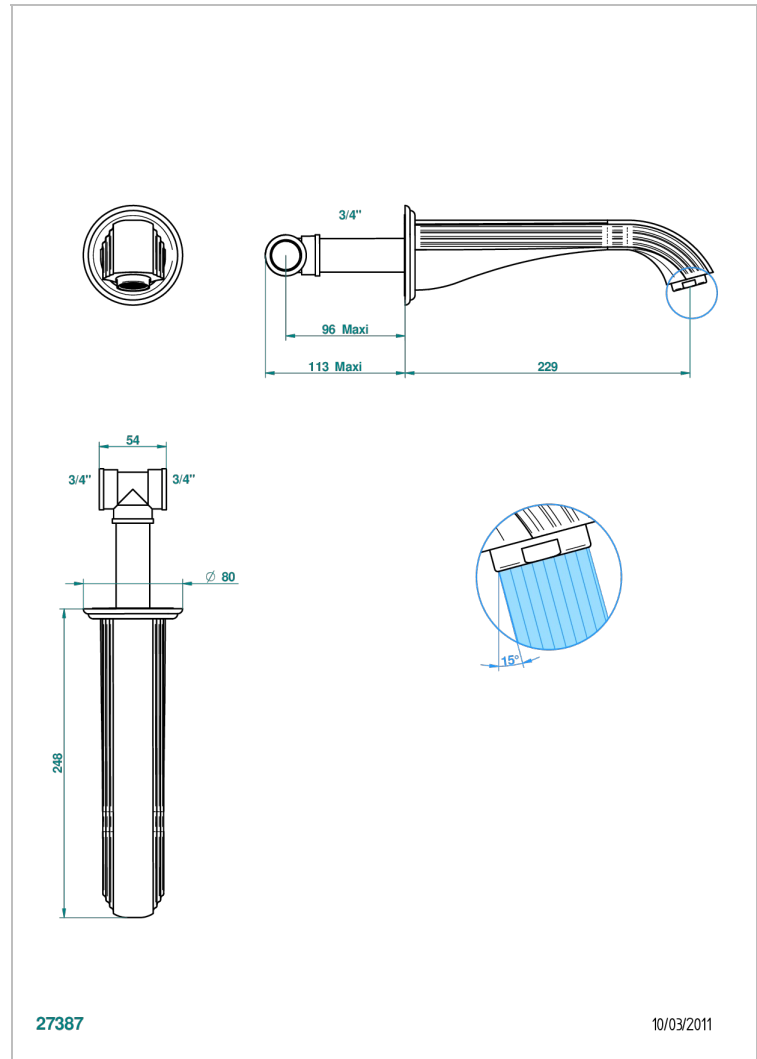

ITHAQUE GOLD DECOR

A7A-22SG

Wall mounted super goliath bath spout

THG[®]
PARIS

CHARACTERISTIC

- Ithaque Gold decor
- Wall mounted super goliath bath spout

TECHNICAL SPECS

- Recommandé : 3 bars (max. 5 bars) - Advised : 43,5 psi (max. 72 psi)
- Bec : 35 l/min à 3 bars
- Spout : 9.26 gpm at 43.5 psi

AVAILABLE FINITIONS

Antique nickel - H28
Black ceram - D30
Blush PVD - H62
Brass color PVD - H49
Brown bronze color PVD - F33
Gold color PVD - H52

Graphite PVD - H64
Lacquered light bronze - D01
Matt Umber PVD - H67
Matt blush PVD - H60
Matt brass color PVD - H50
Matt brown bronze color PVD - F34