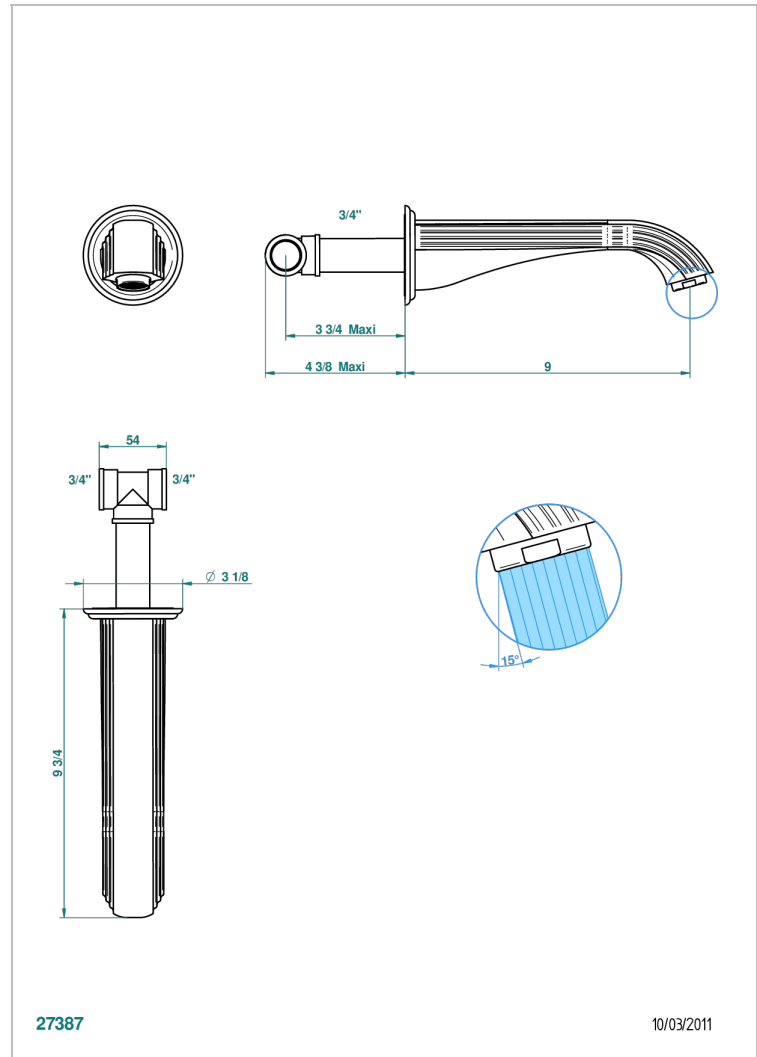

ITHAQUE GOLD DECOR

A7A-22SG

Wall mounted super goliath bath spout

THG[®]
PARIS

27387

10/03/2011

CHARACTERISTIC

- Ithaque Gold decor
- Wall mounted super goliath bath spout

TECHNICAL SPECS

- Recommandé : 3 bars (max. 5 bars) - Advised : 43,5 psi (max. 72 psi)
- Bec : 35 l/min à 3 bars
- Spout : 9.26 gpm at 43.5 psi

AVAILABLE FINITIONS

Antique nickel - H28
Black ceram - D30
Blush PVD - H62
Brass color PVD - H49
Brown bronze color PVD - F33
Gold color PVD - H52