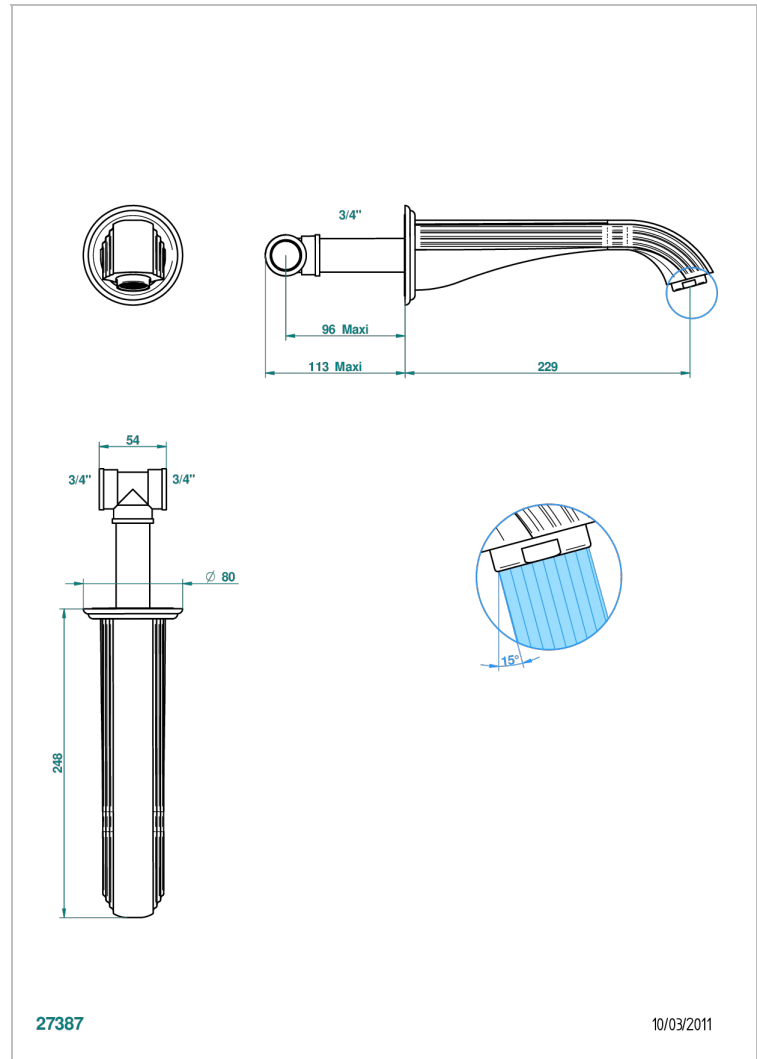

# ITHAQUE GOLD DECOR

A7A-22SG

Wall mounted super goliath bath spout

THG<sup>®</sup>  
PARIS

## CHARACTERISTIC

- Ithaque Gold decor
- Wall mounted super goliath bath spout

## TECHNICAL SPECS

- Recommandé : 3 bars (max. 5 bars) - Advised : 43,5 psi (max. 72 psi)
- Bec : 35 l/min à 3 bars
- Spout : 9.26 gpm at 43.5 psi