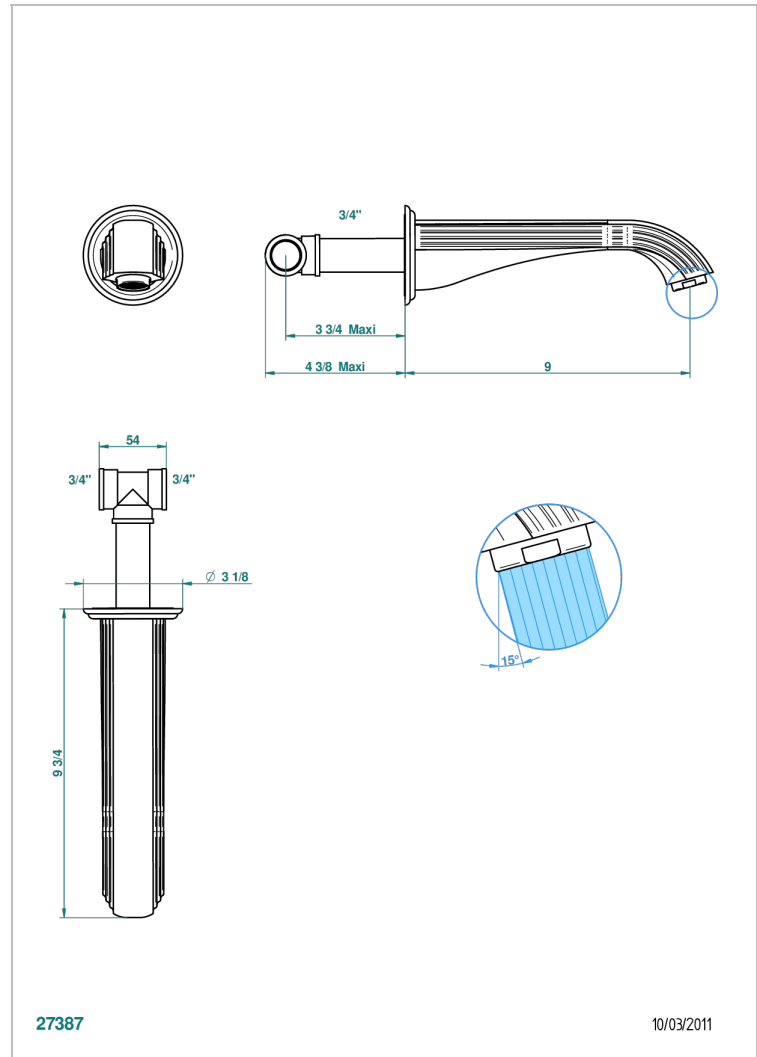

# ITHAQUE GOLD DECOR

A7A-22SG

Wall mounted super goliath bath spout

THG<sup>®</sup>  
PARIS

## CHARACTERISTIC

- Ithaque Gold decor
- Wall mounted super goliath bath spout

## TECHNICAL SPECS

- Recommandé : 3 bars (max. 5 bars) - Advised : 43,5 psi (max. 72 psi)
- Bec : 35 l/min à 3 bars
- Spout : 9.26 gpm at 43.5 psi