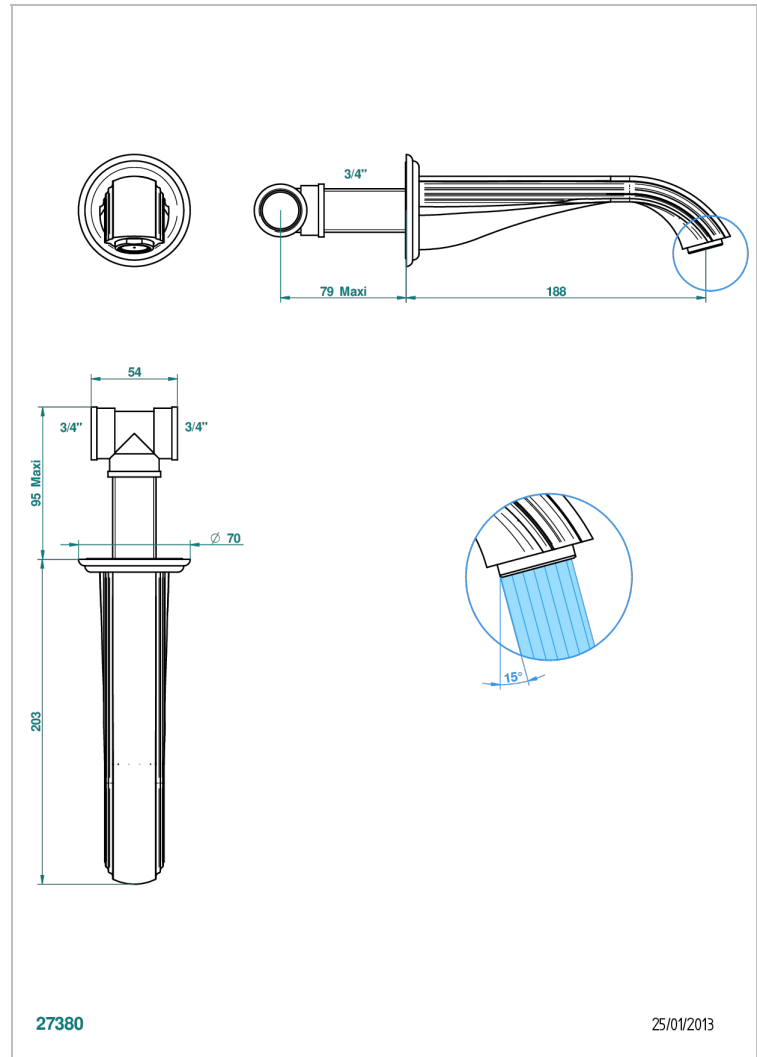

# SUN DRAGON

U5D-22G

Wall mounted bath spout, goliath

THG<sup>®</sup>  
PARIS

## CHARACTERISTIC

- Sun Dragon
- Wall mounted bath spout, goliath

## TECHNICAL SPECS

- Recommandé : 3 bars (max. 5 bars) - Advised : 43,5 psi (max. 72 psi)
- Bec : 35 l/min à 3 bars
- Spout : 9.26 gpm at 43.5 psi