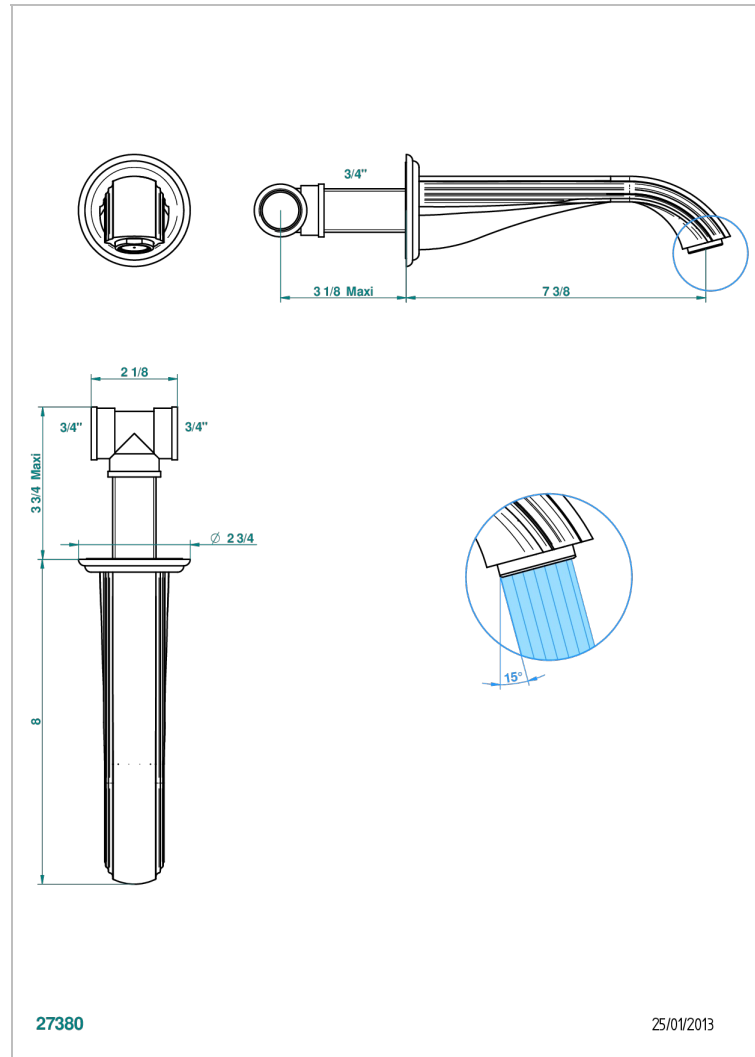

# SUN DRAGON

U5D-22G

Wall mounted bath spout, goliath

THG<sup>®</sup>  
PARIS

## CHARACTERISTIC

- Sun Dragon
- Wall mounted bath spout, goliath

## TECHNICAL SPECS

- Recommandé : 3 bars (max. 5 bars) - Advised : 43,5 psi (max. 72 psi)
- Bec : 35 l/min à 3 bars
- Spout : 9.26 gpm at 43.5 psi