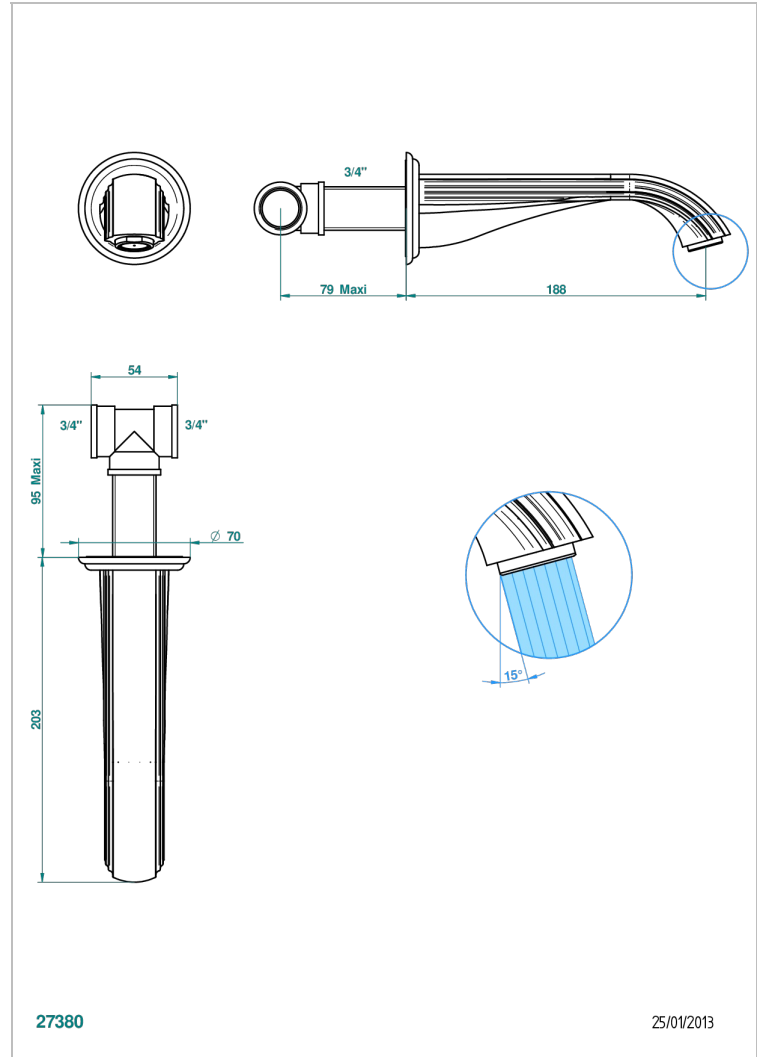

SUN DRAGON

U5D-22G

Wall mounted bath spout, goliath

THG[®]
PARIS

CHARACTERISTIC

- Sun Dragon
- Wall mounted bath spout, goliath

TECHNICAL SPECS

- Recommandé : 3 bars (max. 5 bars) - Advised : 43,5 psi (max. 72 psi)
- Bec : 35 l/min à 3 bars
- Spout : 9.26 gpm at 43.5 psi

AVAILABLE FINITIONS

Antique nickel - H28
Black ceram - D30
Blush PVD - H62
Brass color PVD - H49
Brown bronze color PVD - F33
Gold color PVD - H52

Graphite PVD - H64
Lacquered light bronze - D01
Matt Umber PVD - H67
Matt blush PVD - H60
Matt brass color PVD - H50
Matt brown bronze color PVD - F34