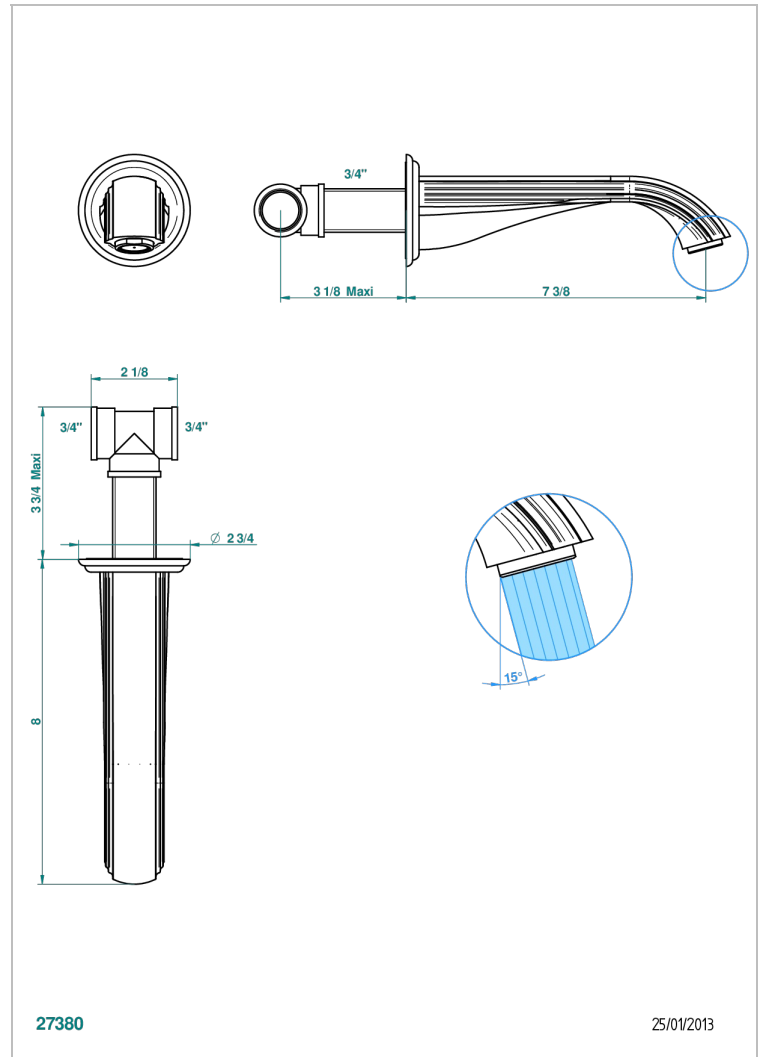

SUN DRAGON

U5D-22G

Wall mounted bath spout, goliath

THG[®]
PARIS

CHARACTERISTIC

- Sun Dragon
- Wall mounted bath spout, goliath

TECHNICAL SPECS

- Recommandé : 3 bars (max. 5 bars) - Advised : 43,5 psi (max. 72 psi)
- Bec : 35 l/min à 3 bars
- Spout : 9.26 gpm at 43.5 psi

AVAILABLE FINITIONS

Antique nickel - H28
Black ceram - D30
Blush PVD - H62
Brass color PVD - H49
Brown bronze color PVD - F33
Gold color PVD - H52

Graphite PVD - H64
Lacquered light bronze - D01
Matt Umber PVD - H67
Matt blush PVD - H60
Matt brass color PVD - H50
Matt brown bronze color PVD - F34