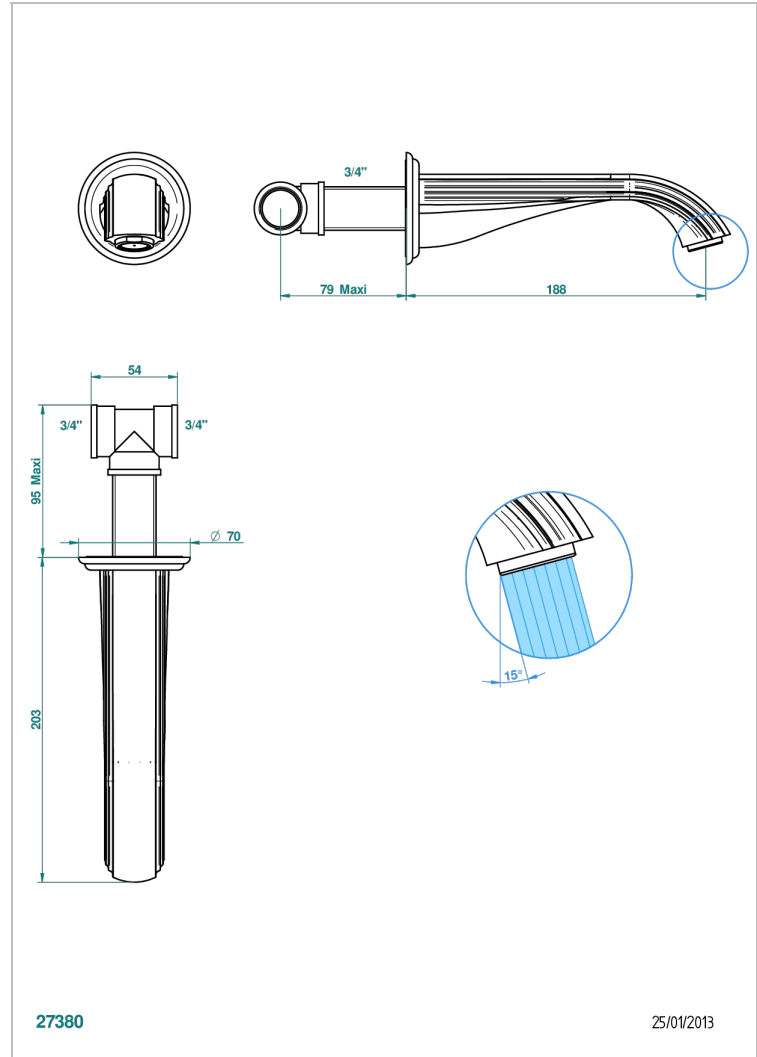

MANDARINE CRISTALLIA DIAMANT

U1K-22G

Wall mounted bath spout, goliath

THG[®]
PARIS

CHARACTERISTIC

- Mandarin Cristallia Diamant
- Wall mounted bath spout, goliath

TECHNICAL SPECS

- Recommandé : 3 bars (max. 5 bars) - Advised : 43,5 psi (max. 72 psi)
- Bec : 35 l/min à 3 bars
- Spout : 9.26 gpm at 43.5 psi

AVAILABLE FINITIONS

Antique nickel - H28
Black ceram - D30
Blush PVD - H62
Brass color PVD - H49
Brown bronze color PVD - F33
Gold color PVD - H52

Graphite PVD - H64
Lacquered light bronze - D01
Matt Umber PVD - H67
Matt blush PVD - H60
Matt brass color PVD - H50
Matt brown bronze color PVD - F34