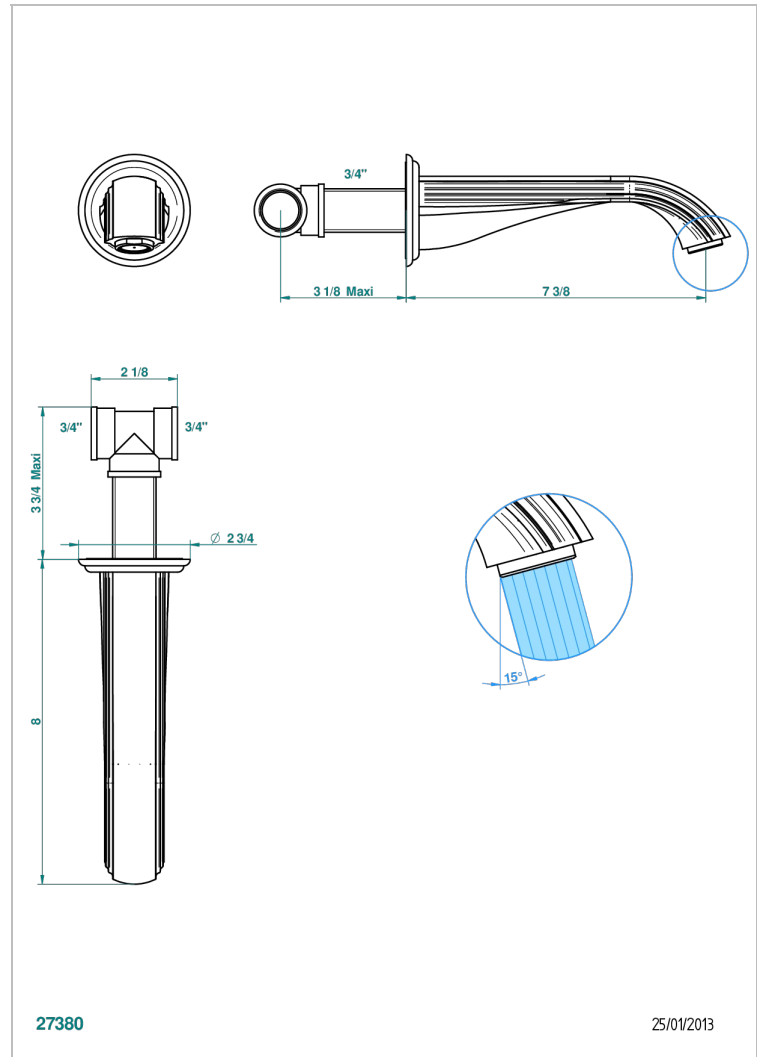

# MANDARINE CRISTALLIA DIAMANT

U1K-22G

Wall mounted bath spout, goliath

THG<sup>®</sup>  
PARIS

## CHARACTERISTIC

- Mandarin Cristallia Diamant
- Wall mounted bath spout, goliath

## TECHNICAL SPECS

- Recommandé : 3 bars (max. 5 bars) - Advised : 43,5 psi (max. 72 psi)
- Bec : 35 l/min à 3 bars
- Spout : 9.26 gpm at 43.5 psi