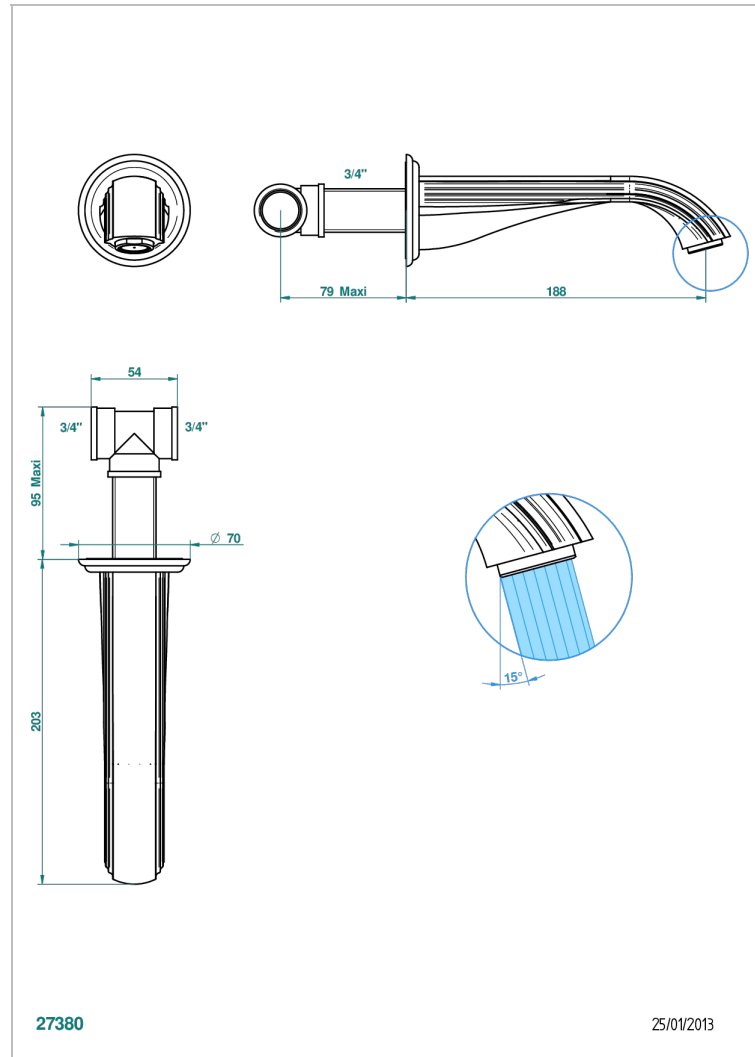

MANDARINE CRISTALLIA DIAMANT

U1K-22G

Wall mounted bath spout, goliath

THG[®]
PARIS

CHARACTERISTIC

- Mandarin Cristallia Diamant
- Wall mounted bath spout, goliath

TECHNICAL SPECS

- Recommandé : 3 bars (max. 5 bars) - Advised : 43,5 psi (max. 72 psi)
- Bec : 35 l/min à 3 bars
- Spout : 9.26 gpm at 43.5 psi

AVAILABLE FINITIONS

Antique nickel - H28
Black ceram - D30
Blush PVD - H62
Brass color PVD - H49
Brown bronze color PVD - F33
Gold color PVD - H52

Graphite PVD - H64
Lacquered light bronze - D01
Matt Umber PVD - H67
Matt blush PVD - H60
Matt brass color PVD - H50
Matt brown bronze color PVD - F34