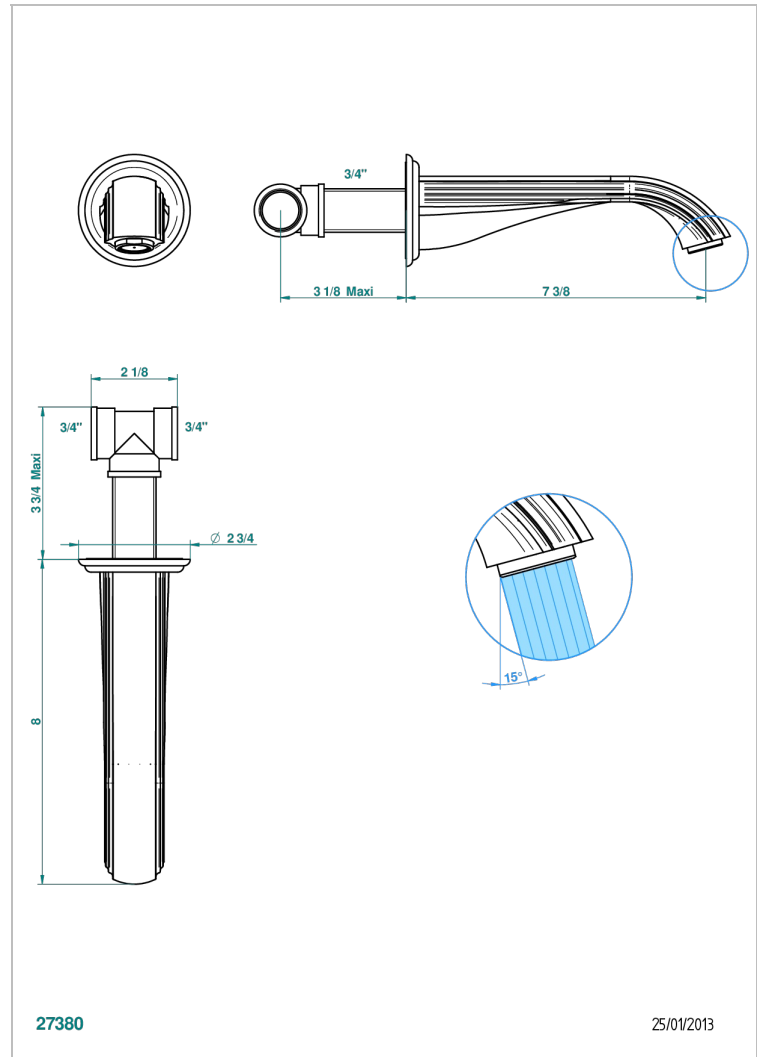

MANDARINE CRISTALLIA DIAMANT

U1K-22G

Wall mounted bath spout, goliath

THG[®]
PARIS

CHARACTERISTIC

- Mandarin Cristallia Diamant
- Wall mounted bath spout, goliath

TECHNICAL SPECS

- Recommandé : 3 bars (max. 5 bars) - Advised : 43,5 psi (max. 72 psi)
- Bec : 35 l/min à 3 bars
- Spout : 9.26 gpm at 43.5 psi

AVAILABLE FINITIONS

Antique nickel - H28
Black ceram - D30
Blush PVD - H62
Brass color PVD - H49
Brown bronze color PVD - F33
Gold color PVD - H52

Graphite PVD - H64
Lacquered light bronze - D01
Matt Umber PVD - H67
Matt blush PVD - H60
Matt brass color PVD - H50
Matt brown bronze color PVD - F34