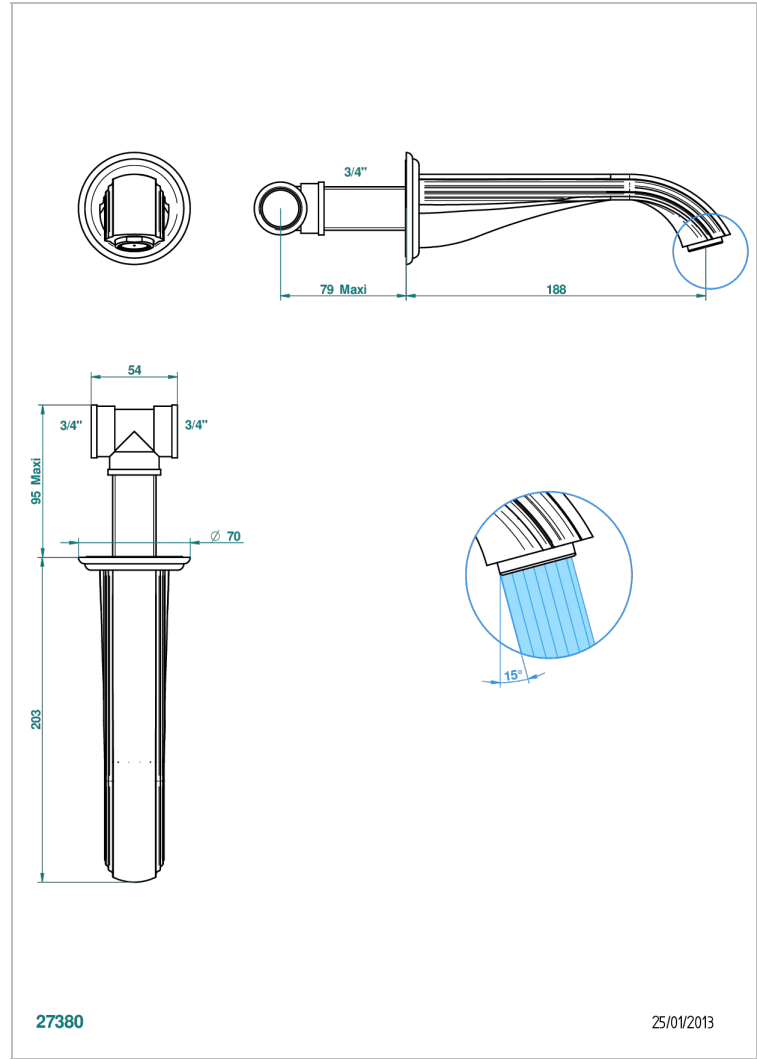

MANDARINE CRISTALLIA DIAMANT

U1K-22G

Wall mounted bath spout, goliath

THG[®]
PARIS

CHARACTERISTIC

- Mandarin Cristallia Diamant
- Wall mounted bath spout, goliath

TECHNICAL SPECS

- Recommandé : 3 bars (max. 5 bars) - Advised : 43,5 psi (max. 72 psi)
- Bec : 35 l/min à 3 bars
- Spout : 9.26 gpm at 43.5 psi

AVAILABLE FINITIONS

Antique nickel - H28
Black ceram - D30
Blush PVD - H62
Brass color PVD - H49
Brown bronze color PVD - F33
Gold color PVD - H52

Graphite PVD - H64
Lacquered light bronze - D01
Matt Umber PVD - H67
Matt blush PVD - H60
Matt brass color PVD - H50
Matt brown bronze color PVD - F34