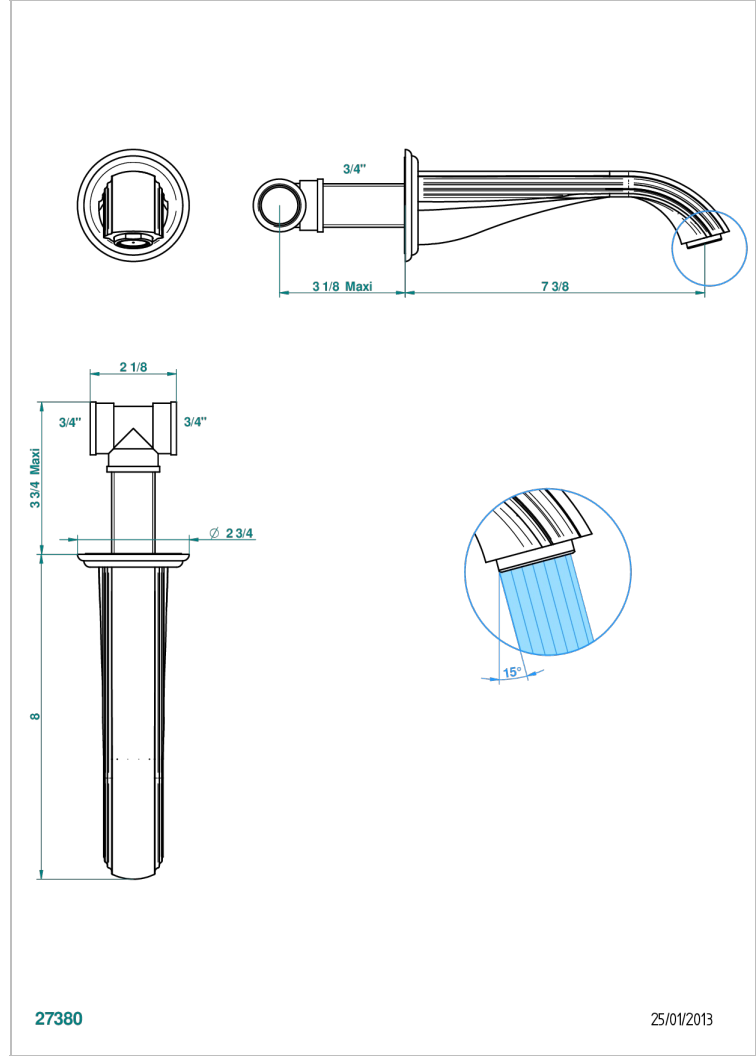

# MANDARINE CRISTALLIA DIAMANT

U1K-22G

Wall mounted bath spout, goliath

THG<sup>®</sup>  
PARIS

## CHARACTERISTIC

- Mandarin Cristallia Diamant
- Wall mounted bath spout, goliath

## TECHNICAL SPECS

- Recommandé : 3 bars (max. 5 bars) - Advised : 43,5 psi (max. 72 psi)
- Bec : 35 l/min à 3 bars
- Spout : 9.26 gpm at 43.5 psi