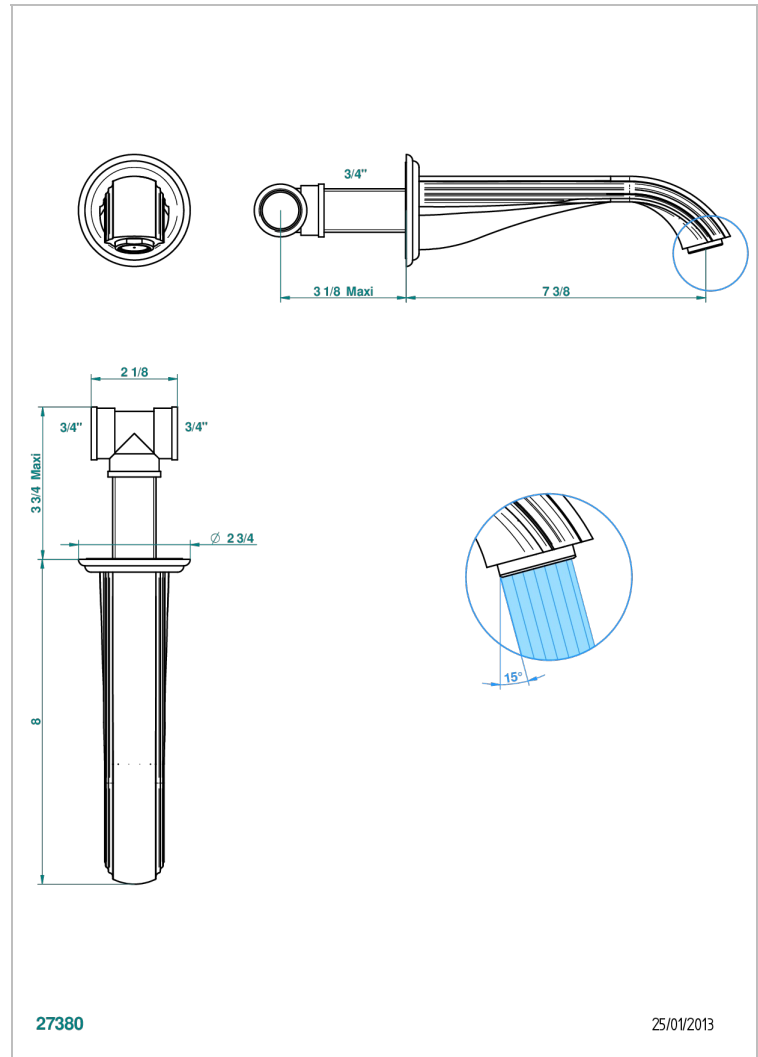

# MANDARINE SATIN CRYSTAL

U1E-22G

Wall mounted bath spout, goliath

THG<sup>®</sup>  
PARIS

## CHARACTERISTIC

- Mandarin Satin crystal
- Wall mounted bath spout, goliath

## TECHNICAL SPECS

- Recommandé : 3 bars (max. 5 bars) - Advised : 43,5 psi (max. 72 psi)
- Bec : 35 l/min à 3 bars
- Spout : 9.26 gpm at 43.5 psi