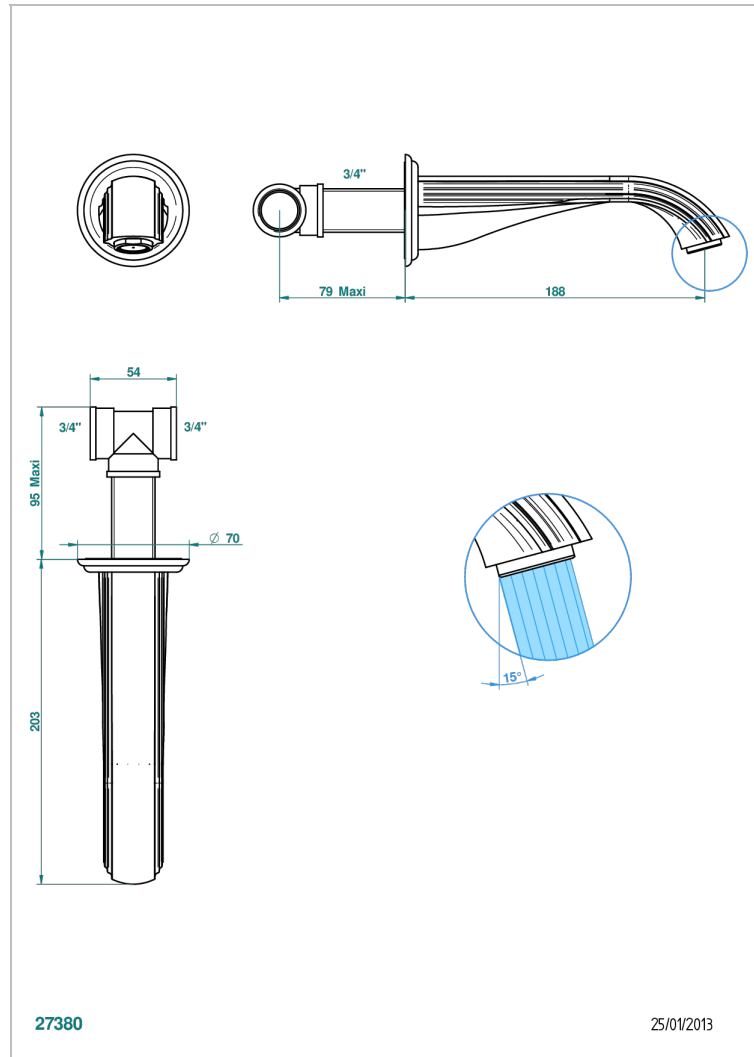

MANDARINE SATIN CRYSTAL

U1E-22G

Wall mounted bath spout, goliath

THG[®]
PARIS

CHARACTERISTIC

- Mandarin Satin crystal
- Wall mounted bath spout, goliath

TECHNICAL SPECS

- Recommandé : 3 bars (max. 5 bars) - Advised : 43,5 psi (max. 72 psi)
- Bec : 35 l/min à 3 bars
- Spout : 9.26 gpm at 43.5 psi

AVAILABLE FINITIONS

Antique nickel - H28
Black ceram - D30
Blush PVD - H62
Brass color PVD - H49
Brown bronze color PVD - F33
Gold color PVD - H52

Graphite PVD - H64
Lacquered light bronze - D01
Matt Umber PVD - H67
Matt blush PVD - H60
Matt brass color PVD - H50
Matt brown bronze color PVD - F34