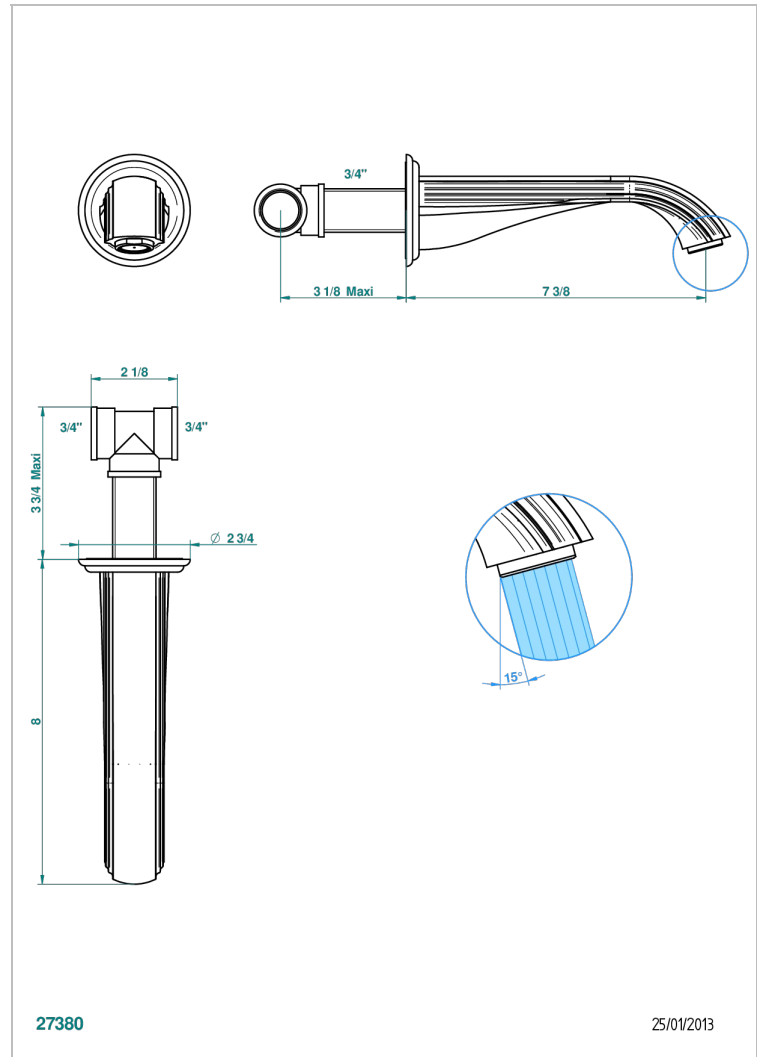

# MANDARINE SATIN CRYSTAL

U1E-22G

Wall mounted bath spout, goliath

THG<sup>®</sup>  
PARIS

## CHARACTERISTIC

- Mandarin Satin crystal
- Wall mounted bath spout, goliath

## TECHNICAL SPECS

- Recommandé : 3 bars (max. 5 bars) - Advised : 43,5 psi (max. 72 psi)
- Bec : 35 l/min à 3 bars
- Spout : 9.26 gpm at 43.5 psi