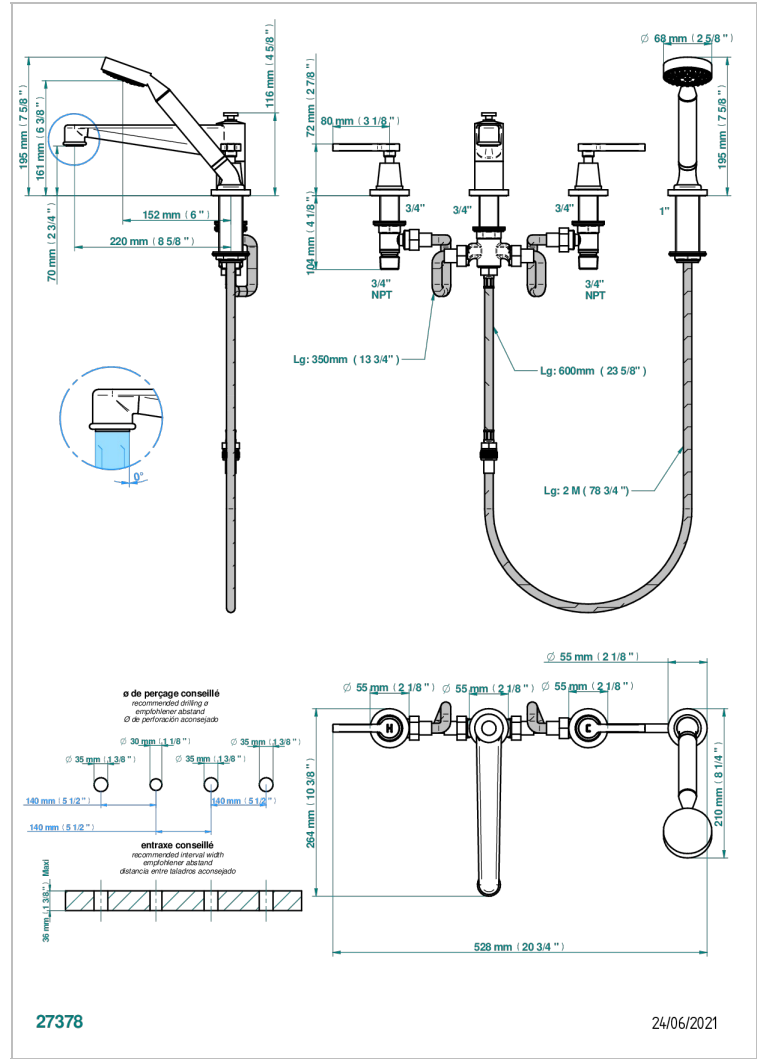

# SPIRIT WITH LEVER

G58-112BSG

Rim mounted 4-hole bath/shower mixer, diverter to super goliath spout

## CHARACTERISTIC

- ACS : 18ACCLY473
- NF : NF EN 200 - IID/A - Chrome

## TECHNICAL SPECS

- Recommandé : 3 bars (max. 5 bars) - Advised : 43,5 psi (max. 72 psi)
- Bec : 35 l/min à 3 bars - Douchette : 9,5 l/min à 3 bars
- Spout : 9.26 gpm at 43.5 psi - Handshower : 2.5 gpm at 43.5 psi