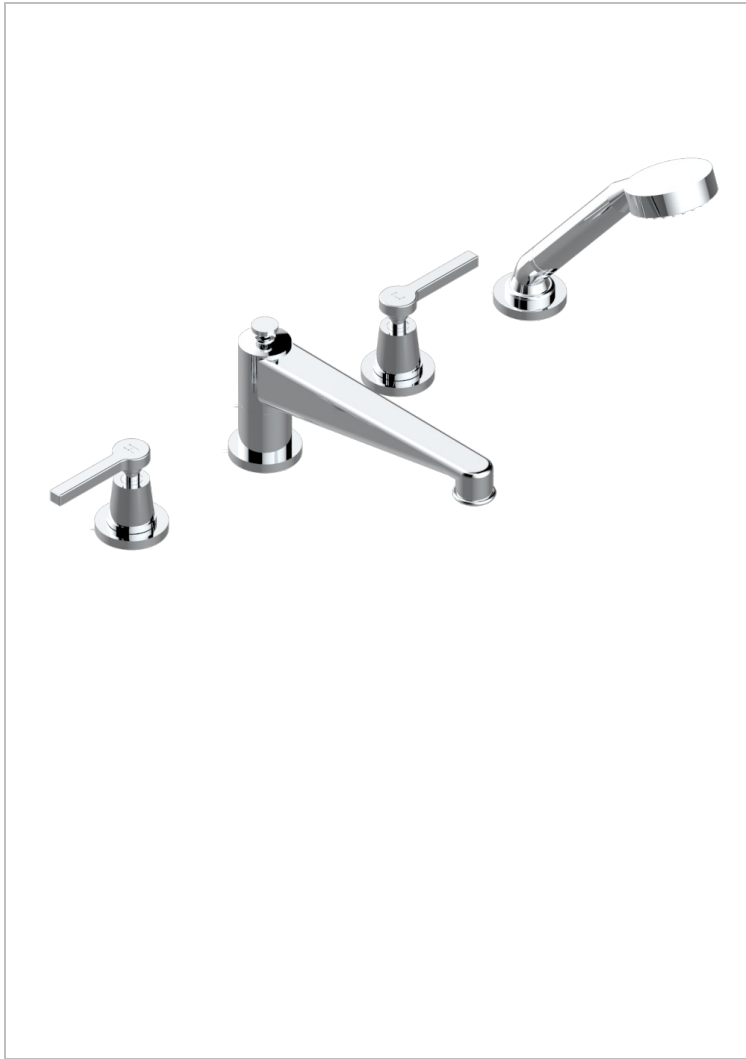

# SPIRIT WITH LEVER

G58-112BSG

Rim mounted 4-hole bath/shower mixer, diverter to super goliath spout

## CHARACTERISTIC

- ACS : 18ACCLY473
- NF : NF EN 200 - IID/A - Chrome

## TECHNICAL SPECS

- Recommandé : 3 bars (max. 5 bars) - Advised : 43,5 psi (max. 72 psi)
- Bec : 35 l/min à 3 bars - Douchette : 9,5 l/min à 3 bars
- Spout : 9.26 gpm at 43.5 psi - Handshower : 2.5 gpm at 43.5 psi