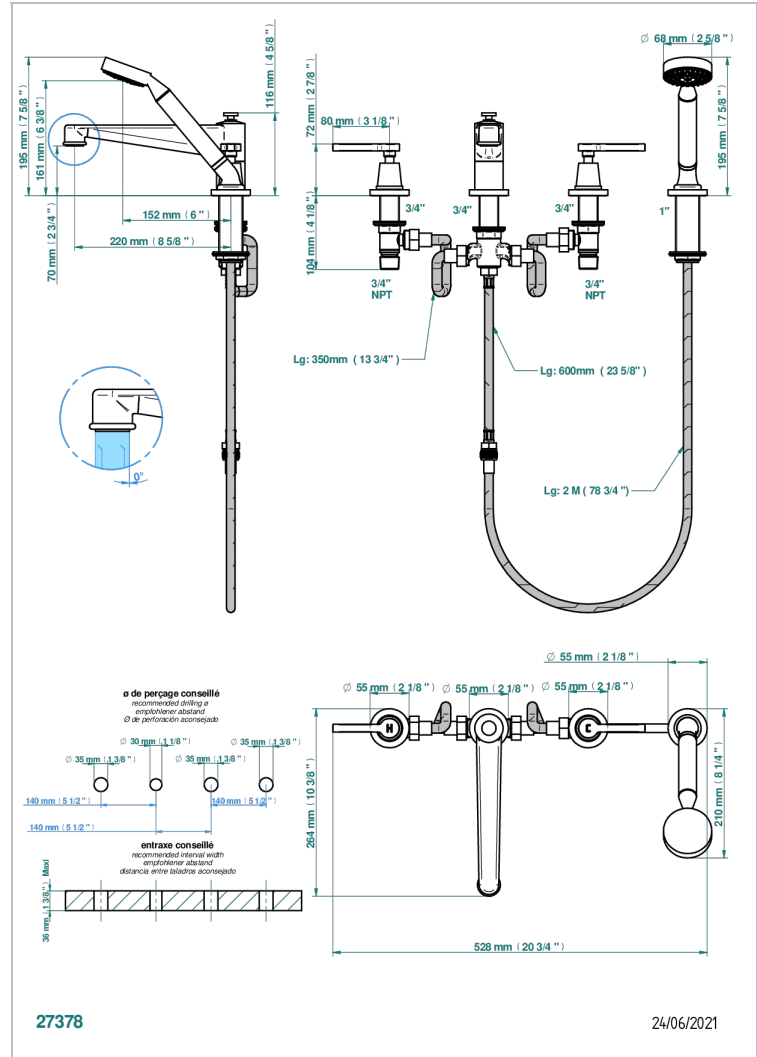

# SPIRIT WITH LEVER

G58-112BSG

Rim mounted 4-hole bath/shower mixer, diverter to super goliath spout

THG<sup>®</sup>  
PARIS

## CHARACTERISTIC

- ACS : 18ACCLY473
- NF : NF EN 200 - IID/A - Chrome

## TECHNICAL SPECS

- Recommandé : 3 bars (max. 5 bars) - Advised : 43,5 psi (max. 72 psi)
- Bec : 35 l/min à 3 bars - Douchette : 9,5 l/min à 3 bars
- Spout : 9.26 gpm at 43.5 psi - Handshower : 2.5 gpm at 43.5 psi