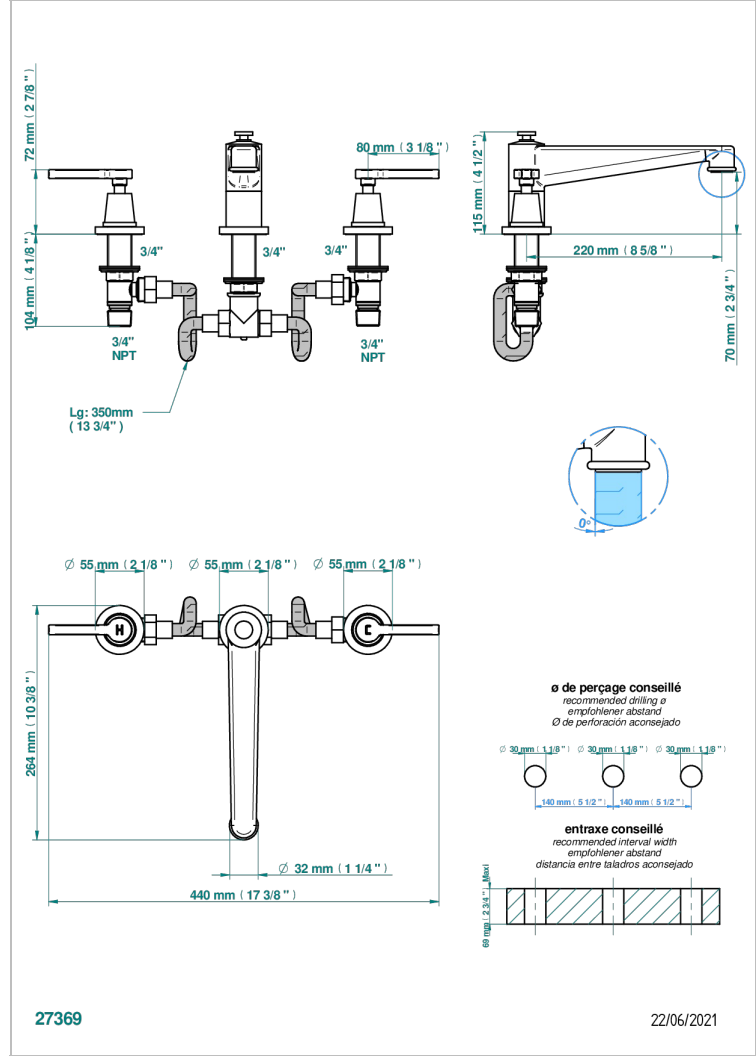

# SPIRIT WITH LEVER

G58-25SG

Rim mounted 3-hole bath mixer, super goliath spout

## CHARACTERISTIC

- ACS : 18ACCLY403
- NF : NF EN 200 - IID/A - Chrome

## TECHNICAL SPECS

- Recommandé : 3 bars (max. 5 bars) - Advised : 43,5 psi (max. 72 psi)
- Bec : 35 l/min à 3 bars
- Spout : 9.26 gpm at 43.5 psi