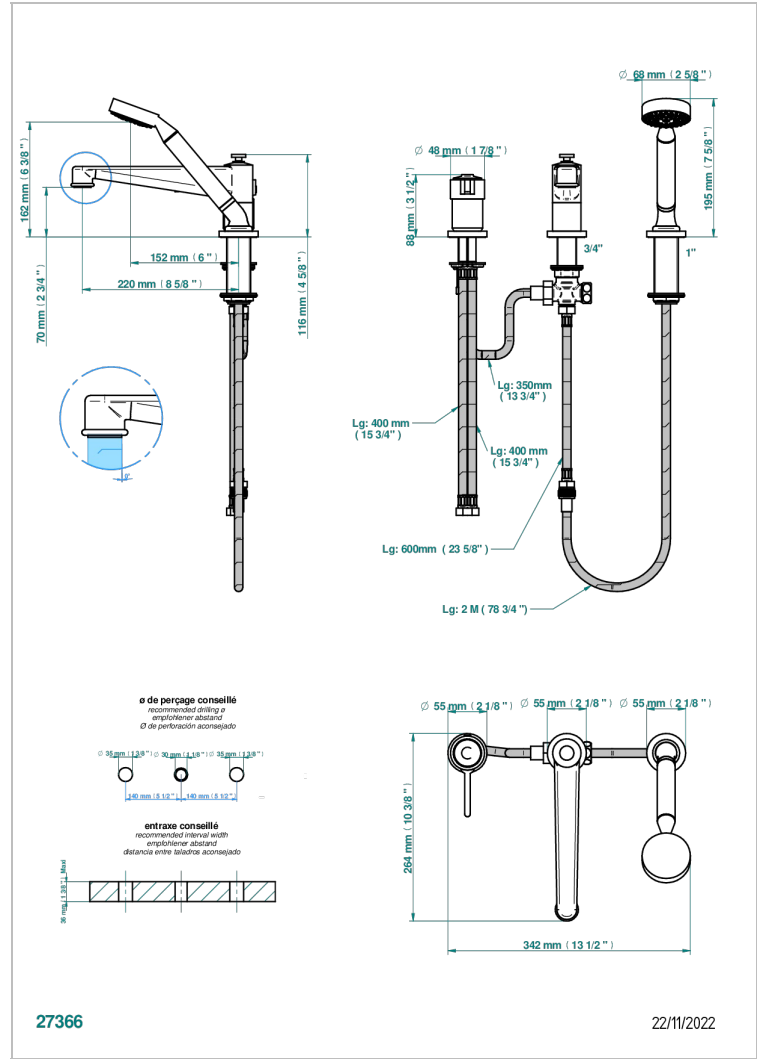

Rim mounted 3-hole bath/shower mixer, diverter to super goliath spout with ceramic mixer and handshower set

CHARACTERISTIC

- Spirit
- Rim mounted 3-hole bath/shower mixer, diverter to super goliath spout with ceramic mixer and handshower set

TECHNICAL SPECS

- Recommandé : 3 bars (max. 5 bars) - Advised : 43,5 psi (max. 72 psi)
- Bec : 25 l/min à 3 bars - Douchette : 9,5 l/min à 3 bars
- Spout : 6.6 gpm at 43.5 psi - Handshower : 2.5 gpm at 43.5 psi