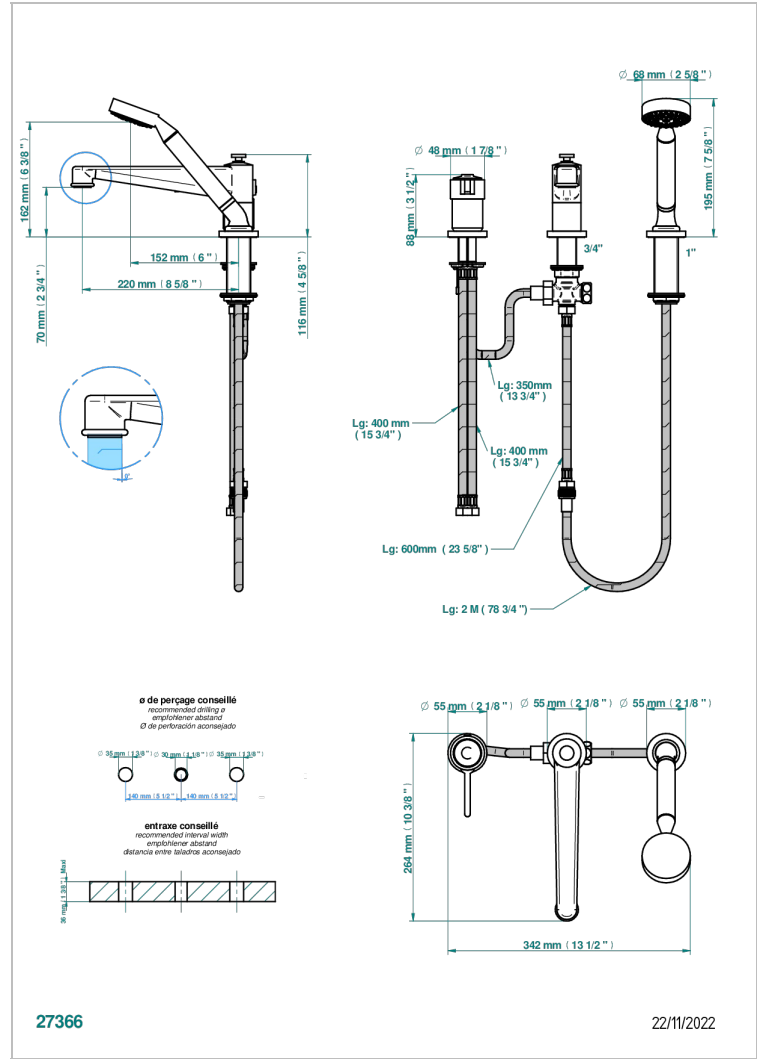

Rim mounted 3-hole bath/shower mixer, diverter to super goliath spout with ceramic mixer and handshower set

CHARACTERISTIC

- Spirit
- Rim mounted 3-hole bath/shower mixer, diverter to super goliath spout with ceramic mixer and handshower set

TECHNICAL SPECS

- Recommandé : 3 bars (max. 5 bars) - Advised : 43,5 psi (max. 72 psi)
- Bec : 25 l/min à 3 bars - Douchette : 9,5 l/min à 3 bars
- Spout : 6.6 gpm at 43.5 psi - Handshower : 2.5 gpm at 43.5 psi

AVAILABLE FINITIONS

- | | | | | |
|------------------------------|-----------------------------------|----------------------------------|--|--|
| Antique nickel - H28 | Graphite PVD - H64 | Matt chrome - C02 | Natural smoked Brass - A13 | Soft gold - F30 |
| Black ceram - D30 | Lacquered light bronze - D01 | Matt gold - F07 | Nickel color PVD - H55 | Soft matt gold - F31 |
| Blush PVD - H62 | Matt Umber PVD - H67 | Matt gold color PVD - H53 | Polished chrome (color finish) - A02 | Umber PVD - H66 |
| Brass color PVD - H49 | Matt blush PVD - H60 | Matt graphite PVD - H65 | Polished chrome / Polished gold (color finish) - G02 | Varnished matt antique red copper (color finish) - H07 |
| Brown bronze color PVD - F33 | Matt brass color PVD - H50 | Matt nickel (color finish) - C01 | Polished gold (color finish) - F01 | |
| Gold color PVD - H52 | Matt brown bronze color PVD - F34 | Matt nickel color PVD - H56 | Polished nickel - B01 | |