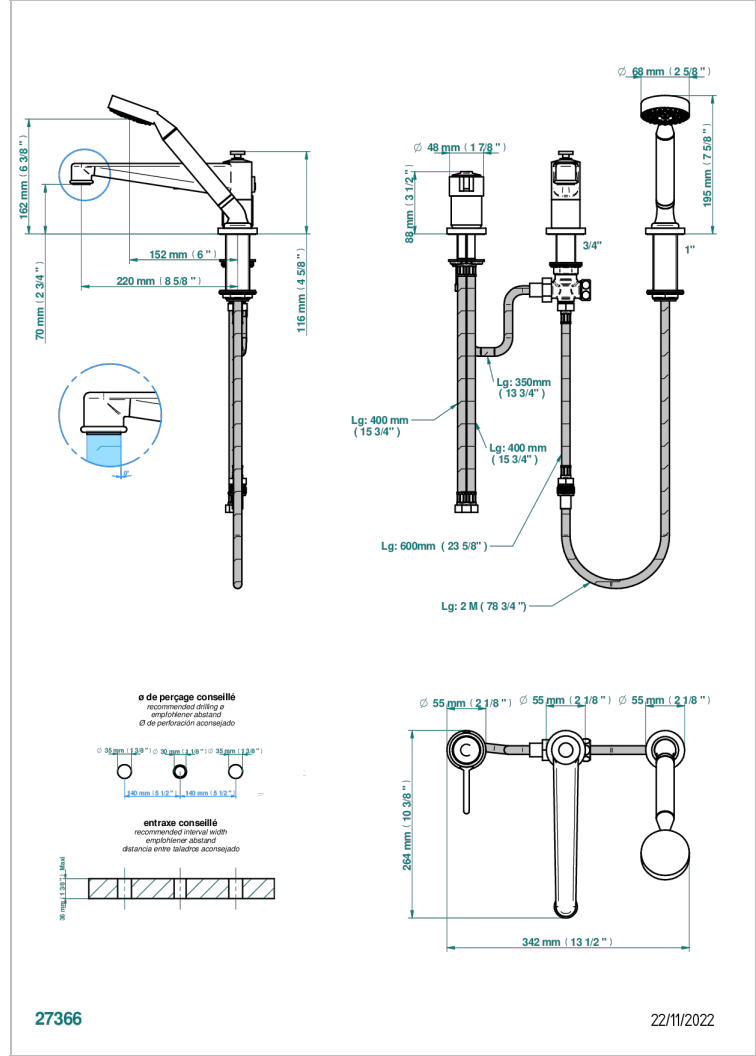

SPIRIT WITH LEVER

G58-113BSG

THG
PARIS

Rim mounted 3-hole bath/shower mixer, diverter to super goliath spout with ceramic mixer and handshower set

CHARACTERISTIC

- Spirit with lever
- Rim mounted 3-hole bath/shower mixer, diverter to super goliath spout with ceramic mixer and handshower set

TECHNICAL SPECS

- Recommandé : 3 bars (max. 5 bars) - Advised : 43,5 psi (max. 72 psi)
- Bec : 25 l/min à 3 bars - Douchette : 9,5 l/min à 3 bars
- Spout : 6.6 gpm at 43.5 psi - Handshower : 2.5 gpm at 43.5 psi