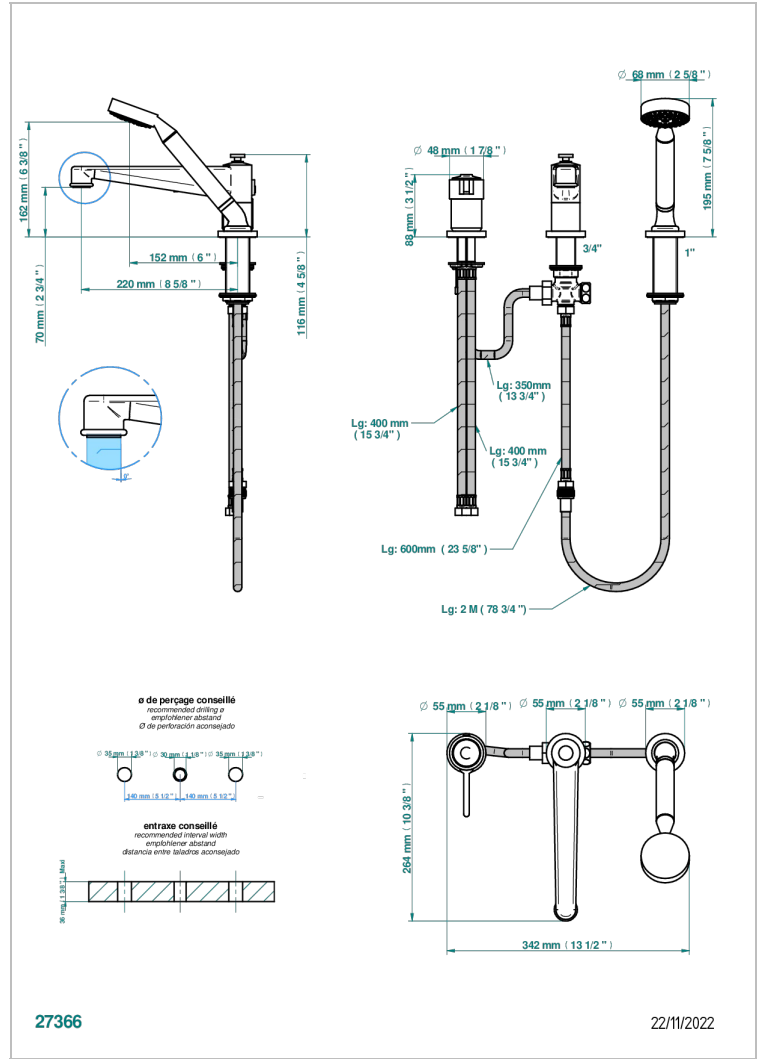

SPIRIT WITH LEVER

G58-113BSG

THG
PARIS

Rim mounted 3-hole bath/shower mixer, diverter to super goliath spout with ceramic mixer and handshower set

CHARACTERISTIC

- Spirit with lever
- Rim mounted 3-hole bath/shower mixer, diverter to super goliath spout with ceramic mixer and handshower set

TECHNICAL SPECS

- Recommandé : 3 bars (max. 5 bars) - Advised : 43,5 psi (max. 72 psi)
- Bec : 25 l/min à 3 bars - Douchette : 9,5 l/min à 3 bars
- Spout : 6.6 gpm at 43.5 psi - Handshower : 2.5 gpm at 43.5 psi