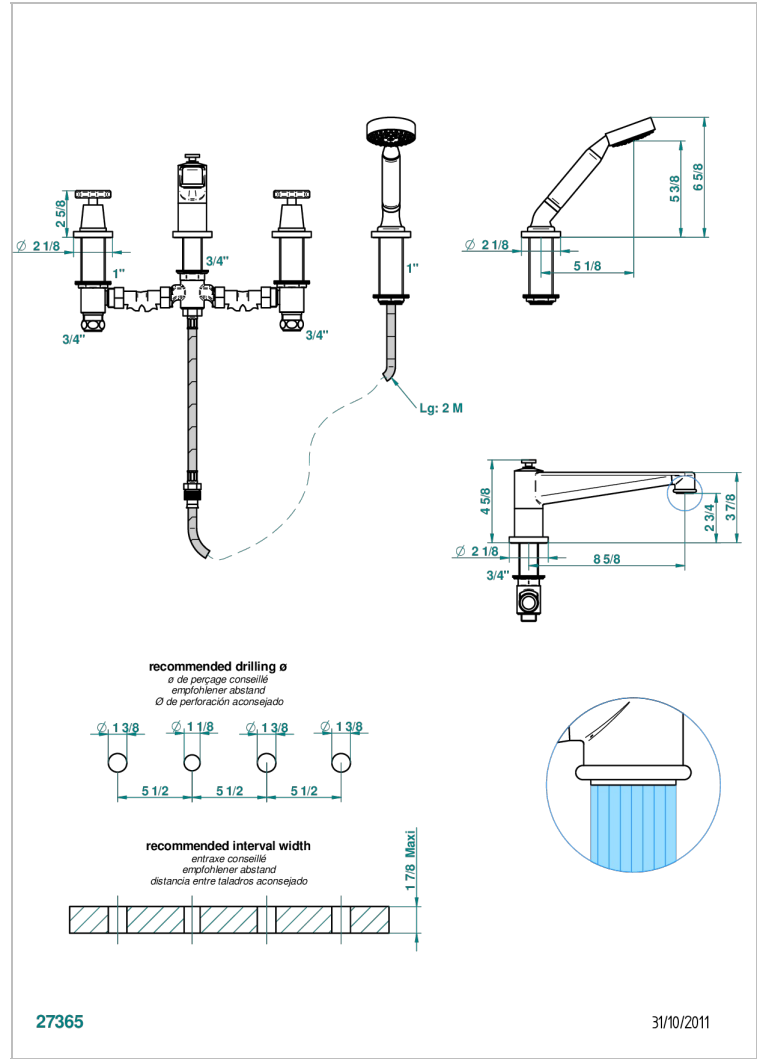

SPIRIT

G69-112BSG

Rim mounted 4-hole bath/shower mixer, diverter to super goliath spout

CHARACTERISTIC

- ACS : 18ACCLY473
- NF : NF EN 200 - IID/A - Chrome

TECHNICAL SPECS

- Recommandé : 3 bars (max. 5 bars) - Advised : 43,5 psi (max. 72 psi)
- Bec : 35 l/min à 3 bars - Douchette : 9,5 l/min à 3 bars
- Spout : 9.26 gpm at 43.5 psi - Handshower : 2.5 gpm at 43.5 psi

STANDARDS

AVAILABLE FINITIONS

Antique nickel - H28
Black ceram - D30
Blush PVD - H62
Brass color PVD - H49
Brown bronze color PVD - F33
Gold color PVD - H52

Graphite PVD - H64
Lacquered light bronze - D01
Matt Umber PVD - H67
Matt blush PVD - H60
Matt brass color PVD - H50
Matt brown bronze color PVD - F34