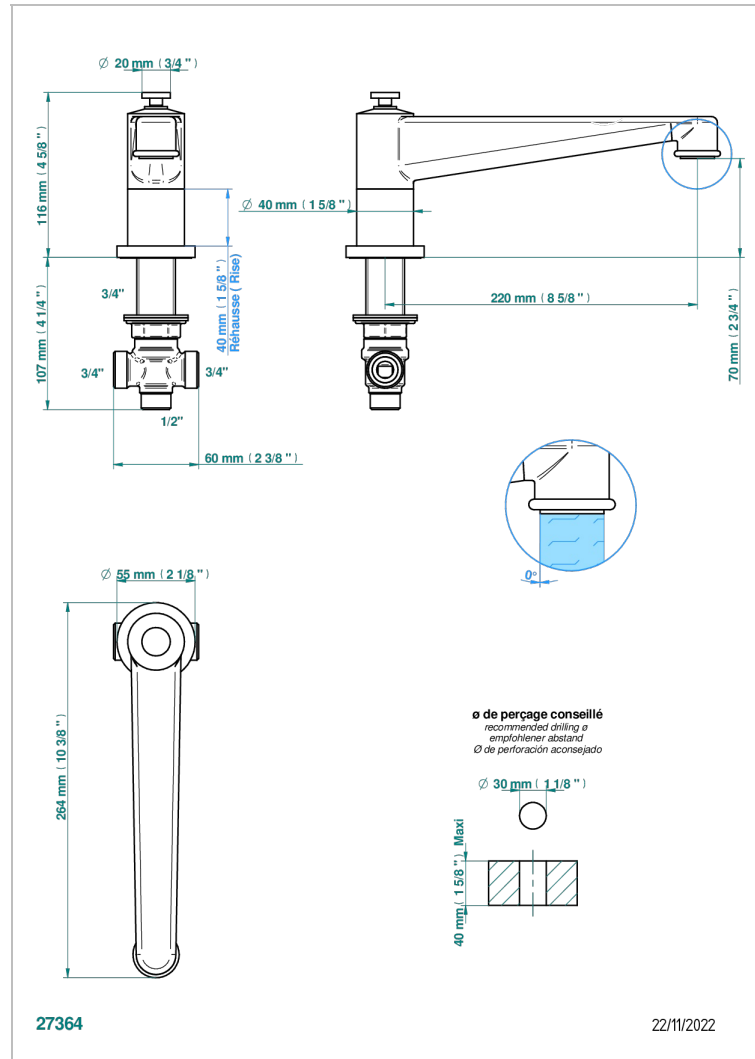

SPIRIT

G69-29SGI

Tub spout with integral diverter

CHARACTERISTIC

- Spirit
- Tub spout with integral diverter

AVAILABLE FINITIONS

Black ceram - D30
Blush PVD - H62
Brass color PVD - H49
Brown bronze color PVD - F33
Chrome polished - AO2
Chrome polished / gold polished - G02