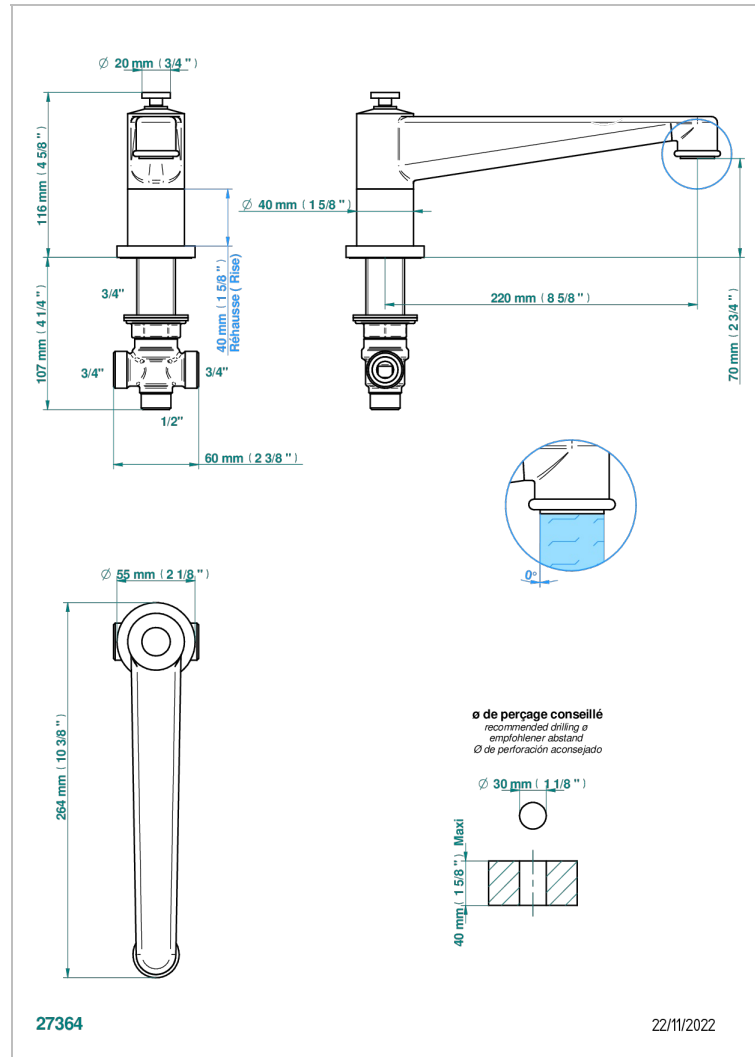

# SPIRIT

G69-29SGI

Rim mounted bath spout and diverter, super goliath

## CHARACTERISTIC

- Spirit
- Rim mounted bath spout and diverter, super goliath