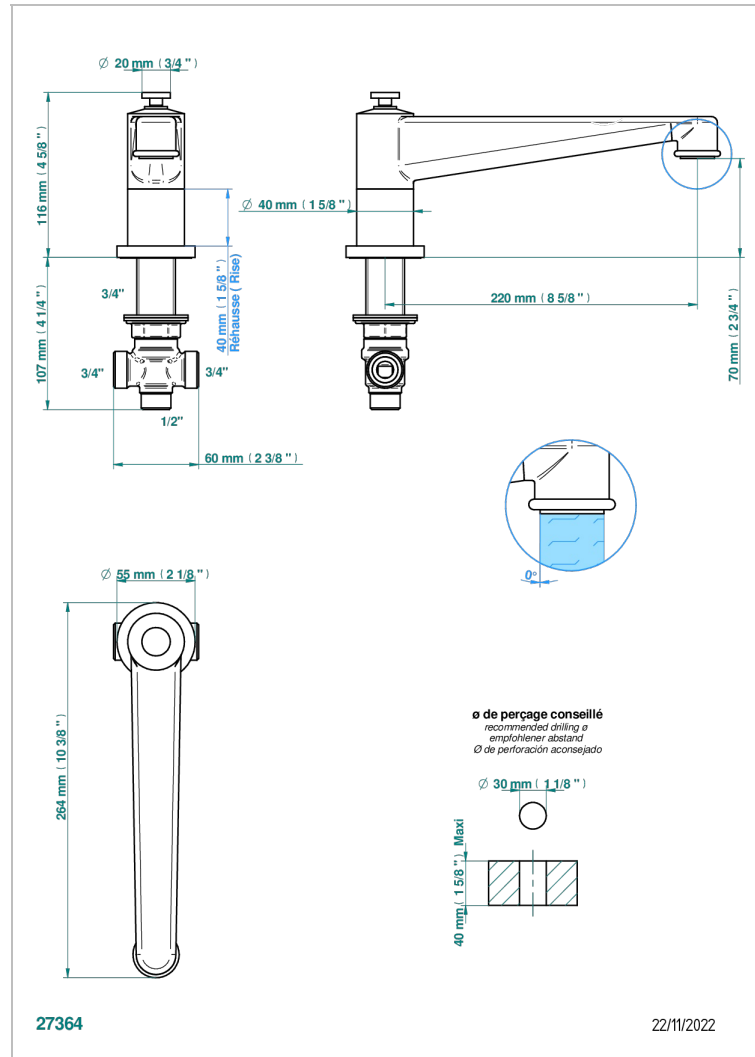

SPIRIT WITH LEVER HANDLES

G58-29SGI

Tub spout with integral diverter

CHARACTERISTIC

- Spirit with lever handles
- Tub spout with integral diverter

AVAILABLE FINITIONS

Black ceram - D30
Blush PVD - H62
Brass color PVD - H49
Brown bronze color PVD - F33
Chrome polished - AO2
Chrome polished / gold polished - G02